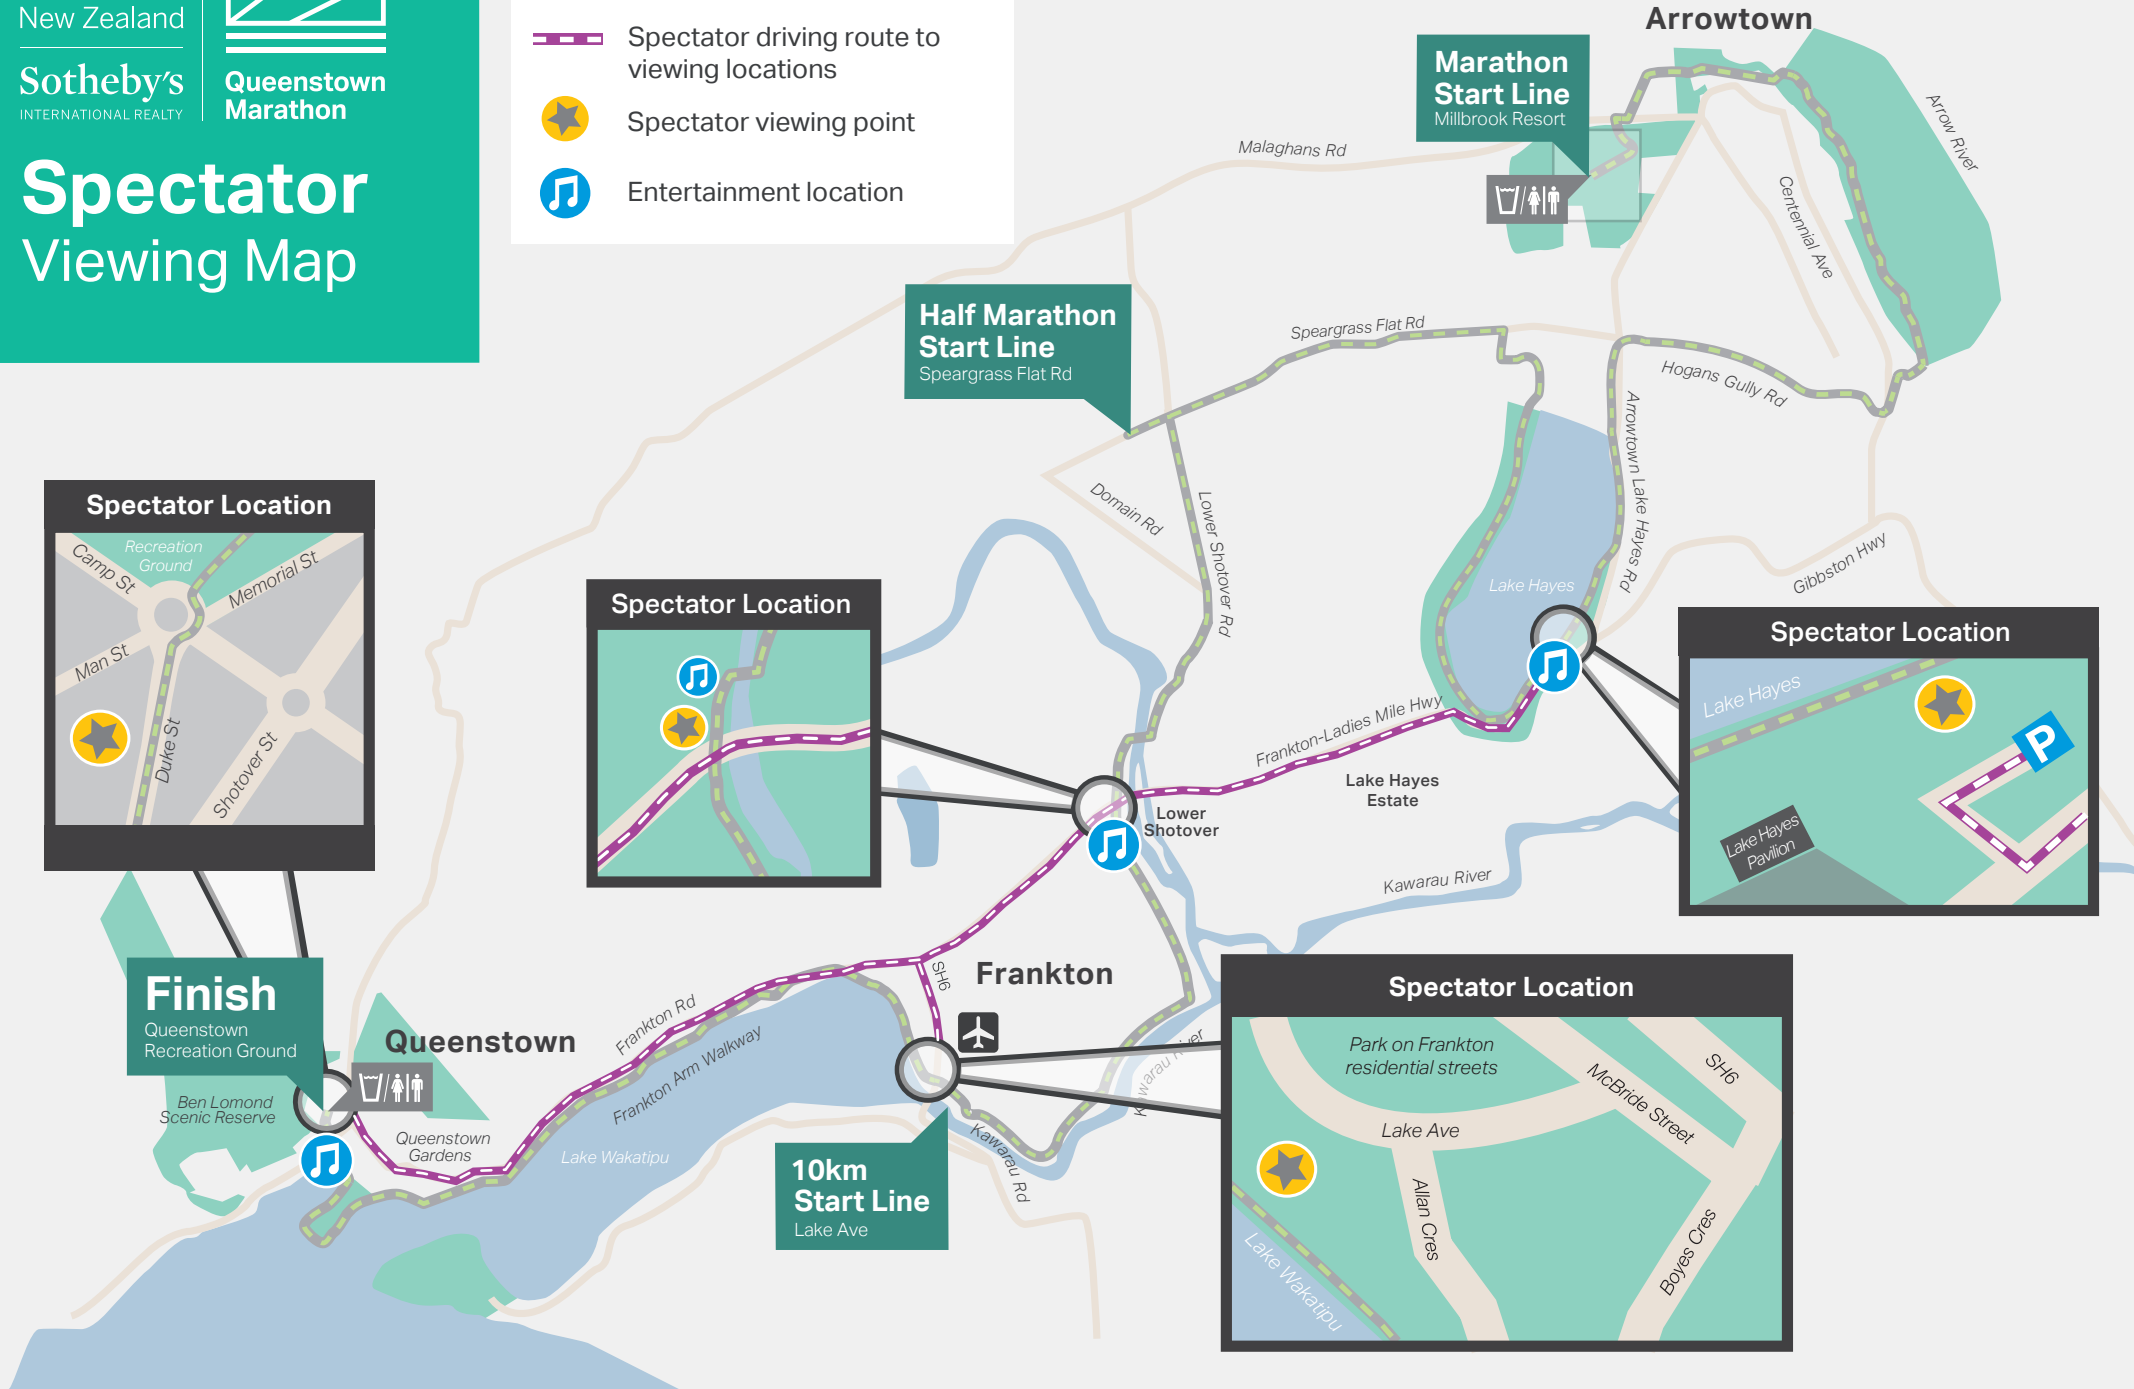

Spectator Viewing Map

Legend

-  Course
-  Spectator driving route to viewing locations
-  Spectator viewing point
-  Entertainment location

Please refer to road closures map on the website for more detail.

Spectator Location

Recreation Ground
Camp St
Memorial St
Man St
Duke St
Shotover St

Spectator Location

Lower Shotover

Spectator Location

Lake Hayes
Lake Hayes Pavilion

Spectator Location

Park on Frankton residential streets
Lake Ave
Allan Cres
Boyes Cres
McBride Street
SH6

Finish
Queenstown Recreation Ground

Queenstown

Frankton

10km Start Line
Lake Ave

Half Marathon Start Line
Speargrass Flat Rd

Marathon Start Line
Millbrook Resort

Arrowtown