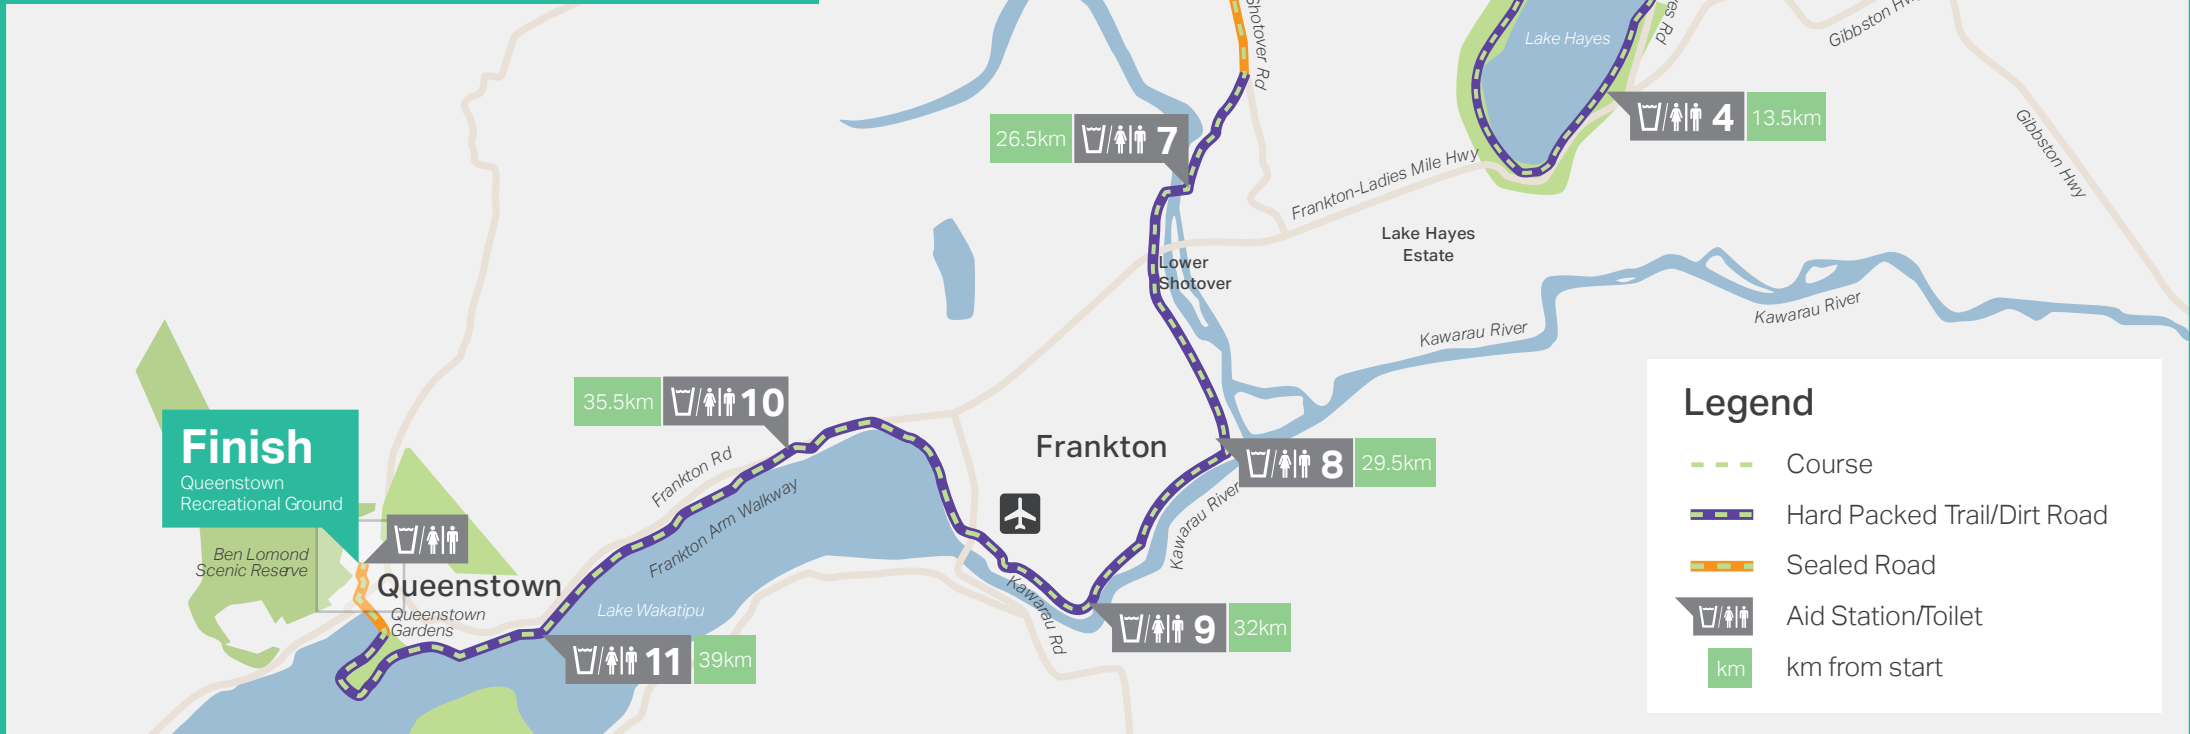

New Zealand
Sotheby's
INTERNATIONAL REALTY

Queenstown
Marathon

Presented by asics

Full Marathon

Legend

- Course
- Hard Packed Trail/Dirt Road
- Sealed Road
- Aid Station/Toilet
- km from start

Elevation