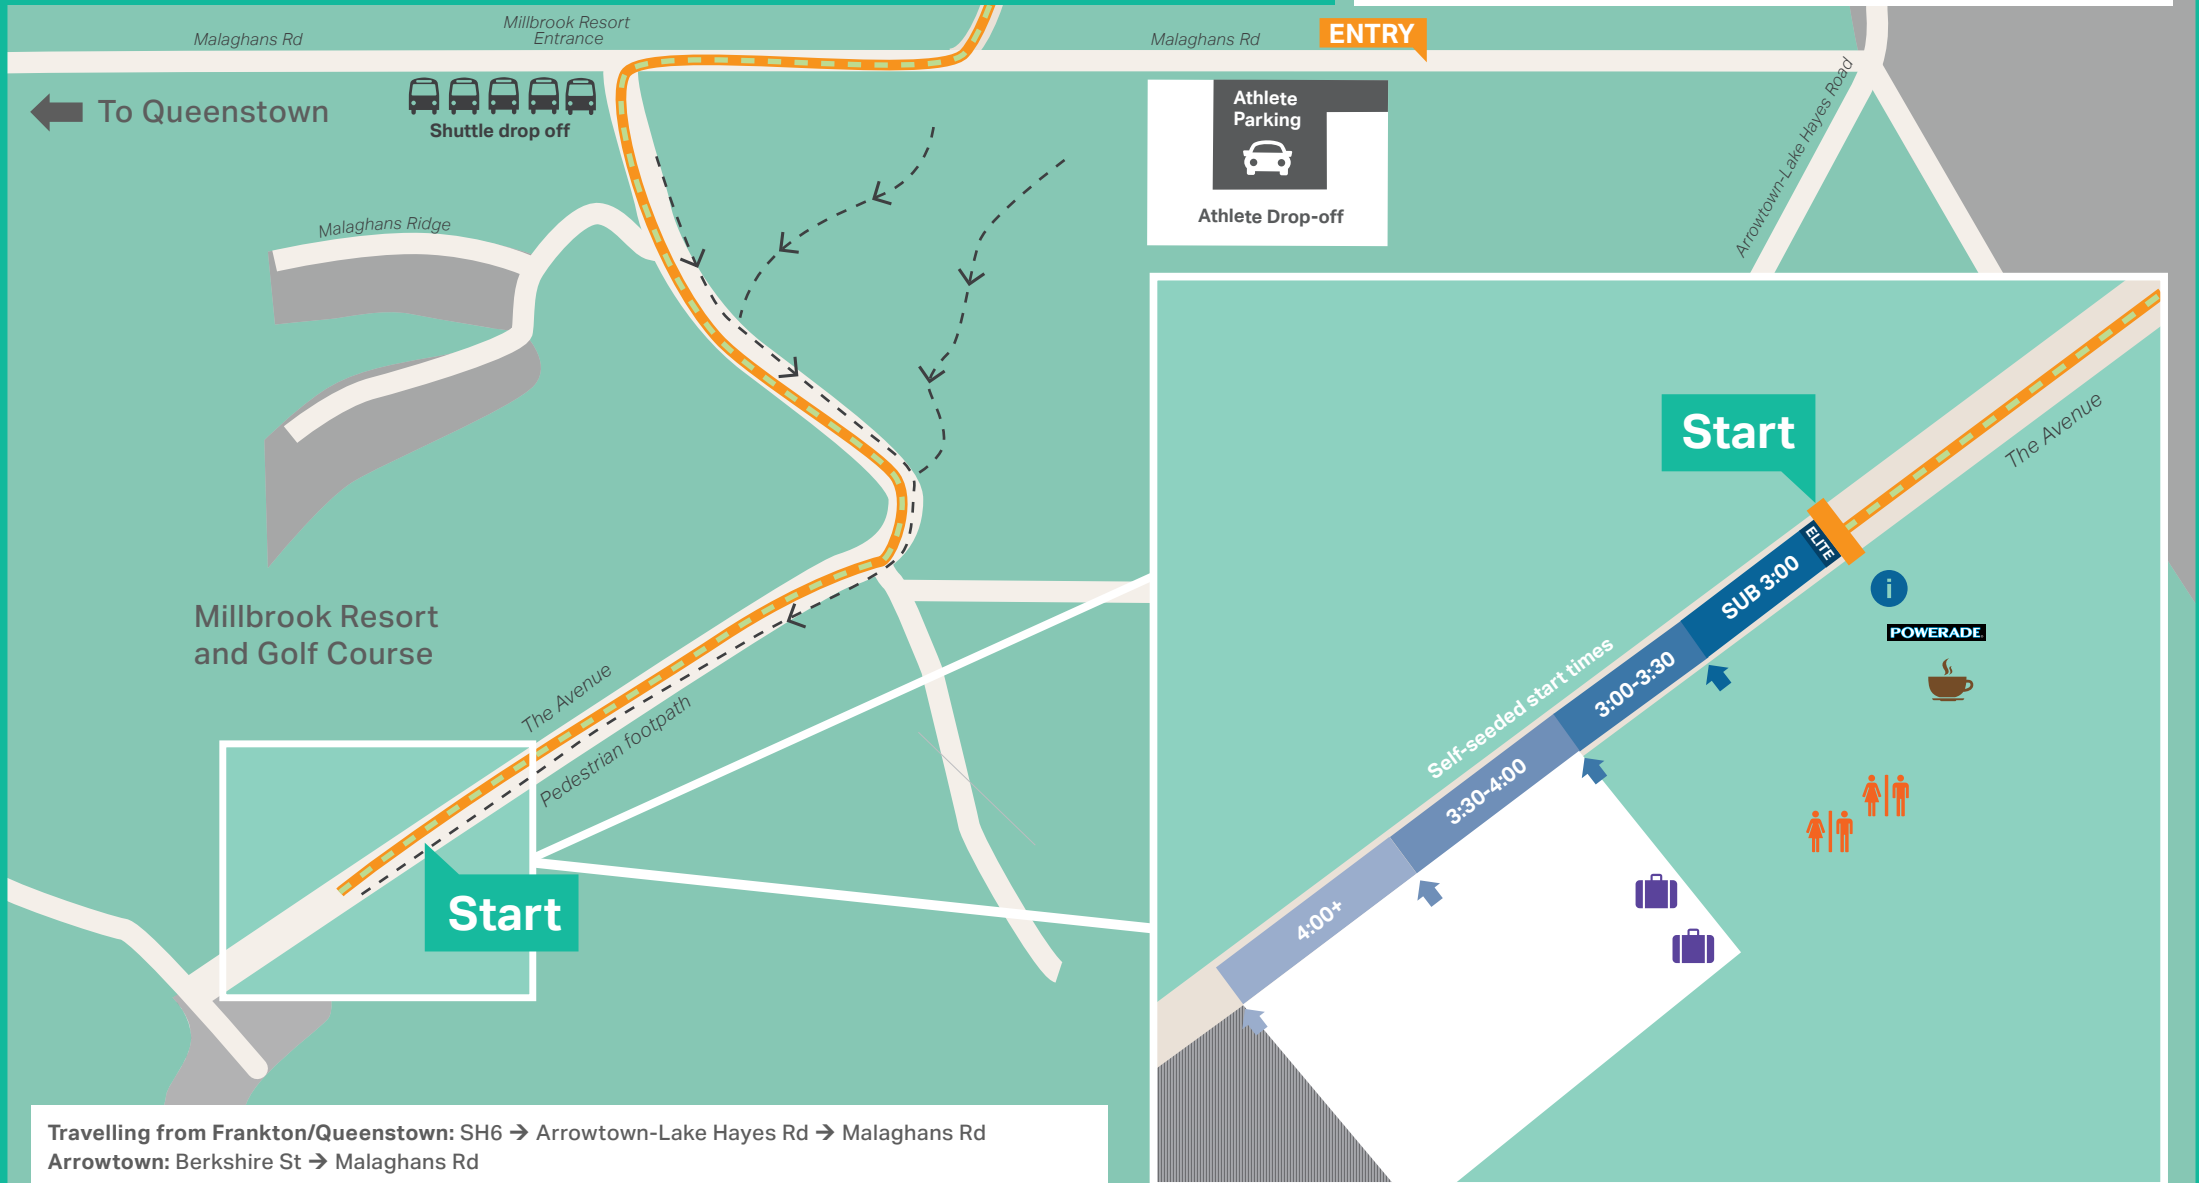

# Full Marathon Start Area Map

## Legend

-  Pedestrian Footpath
-  Athlete Parking
-  Info
-  Course
-  Aid Station
-  Toilets
-  Bag Drop-off
-  Coffee Cart
-  Event Shuttle Drop-off

Travelling from Frankton/Queenstown: SH6 → Arrowtown-Lake Hayes Rd → Malaghans Rd  
 Arrowtown: Berkshire St → Malaghans Rd