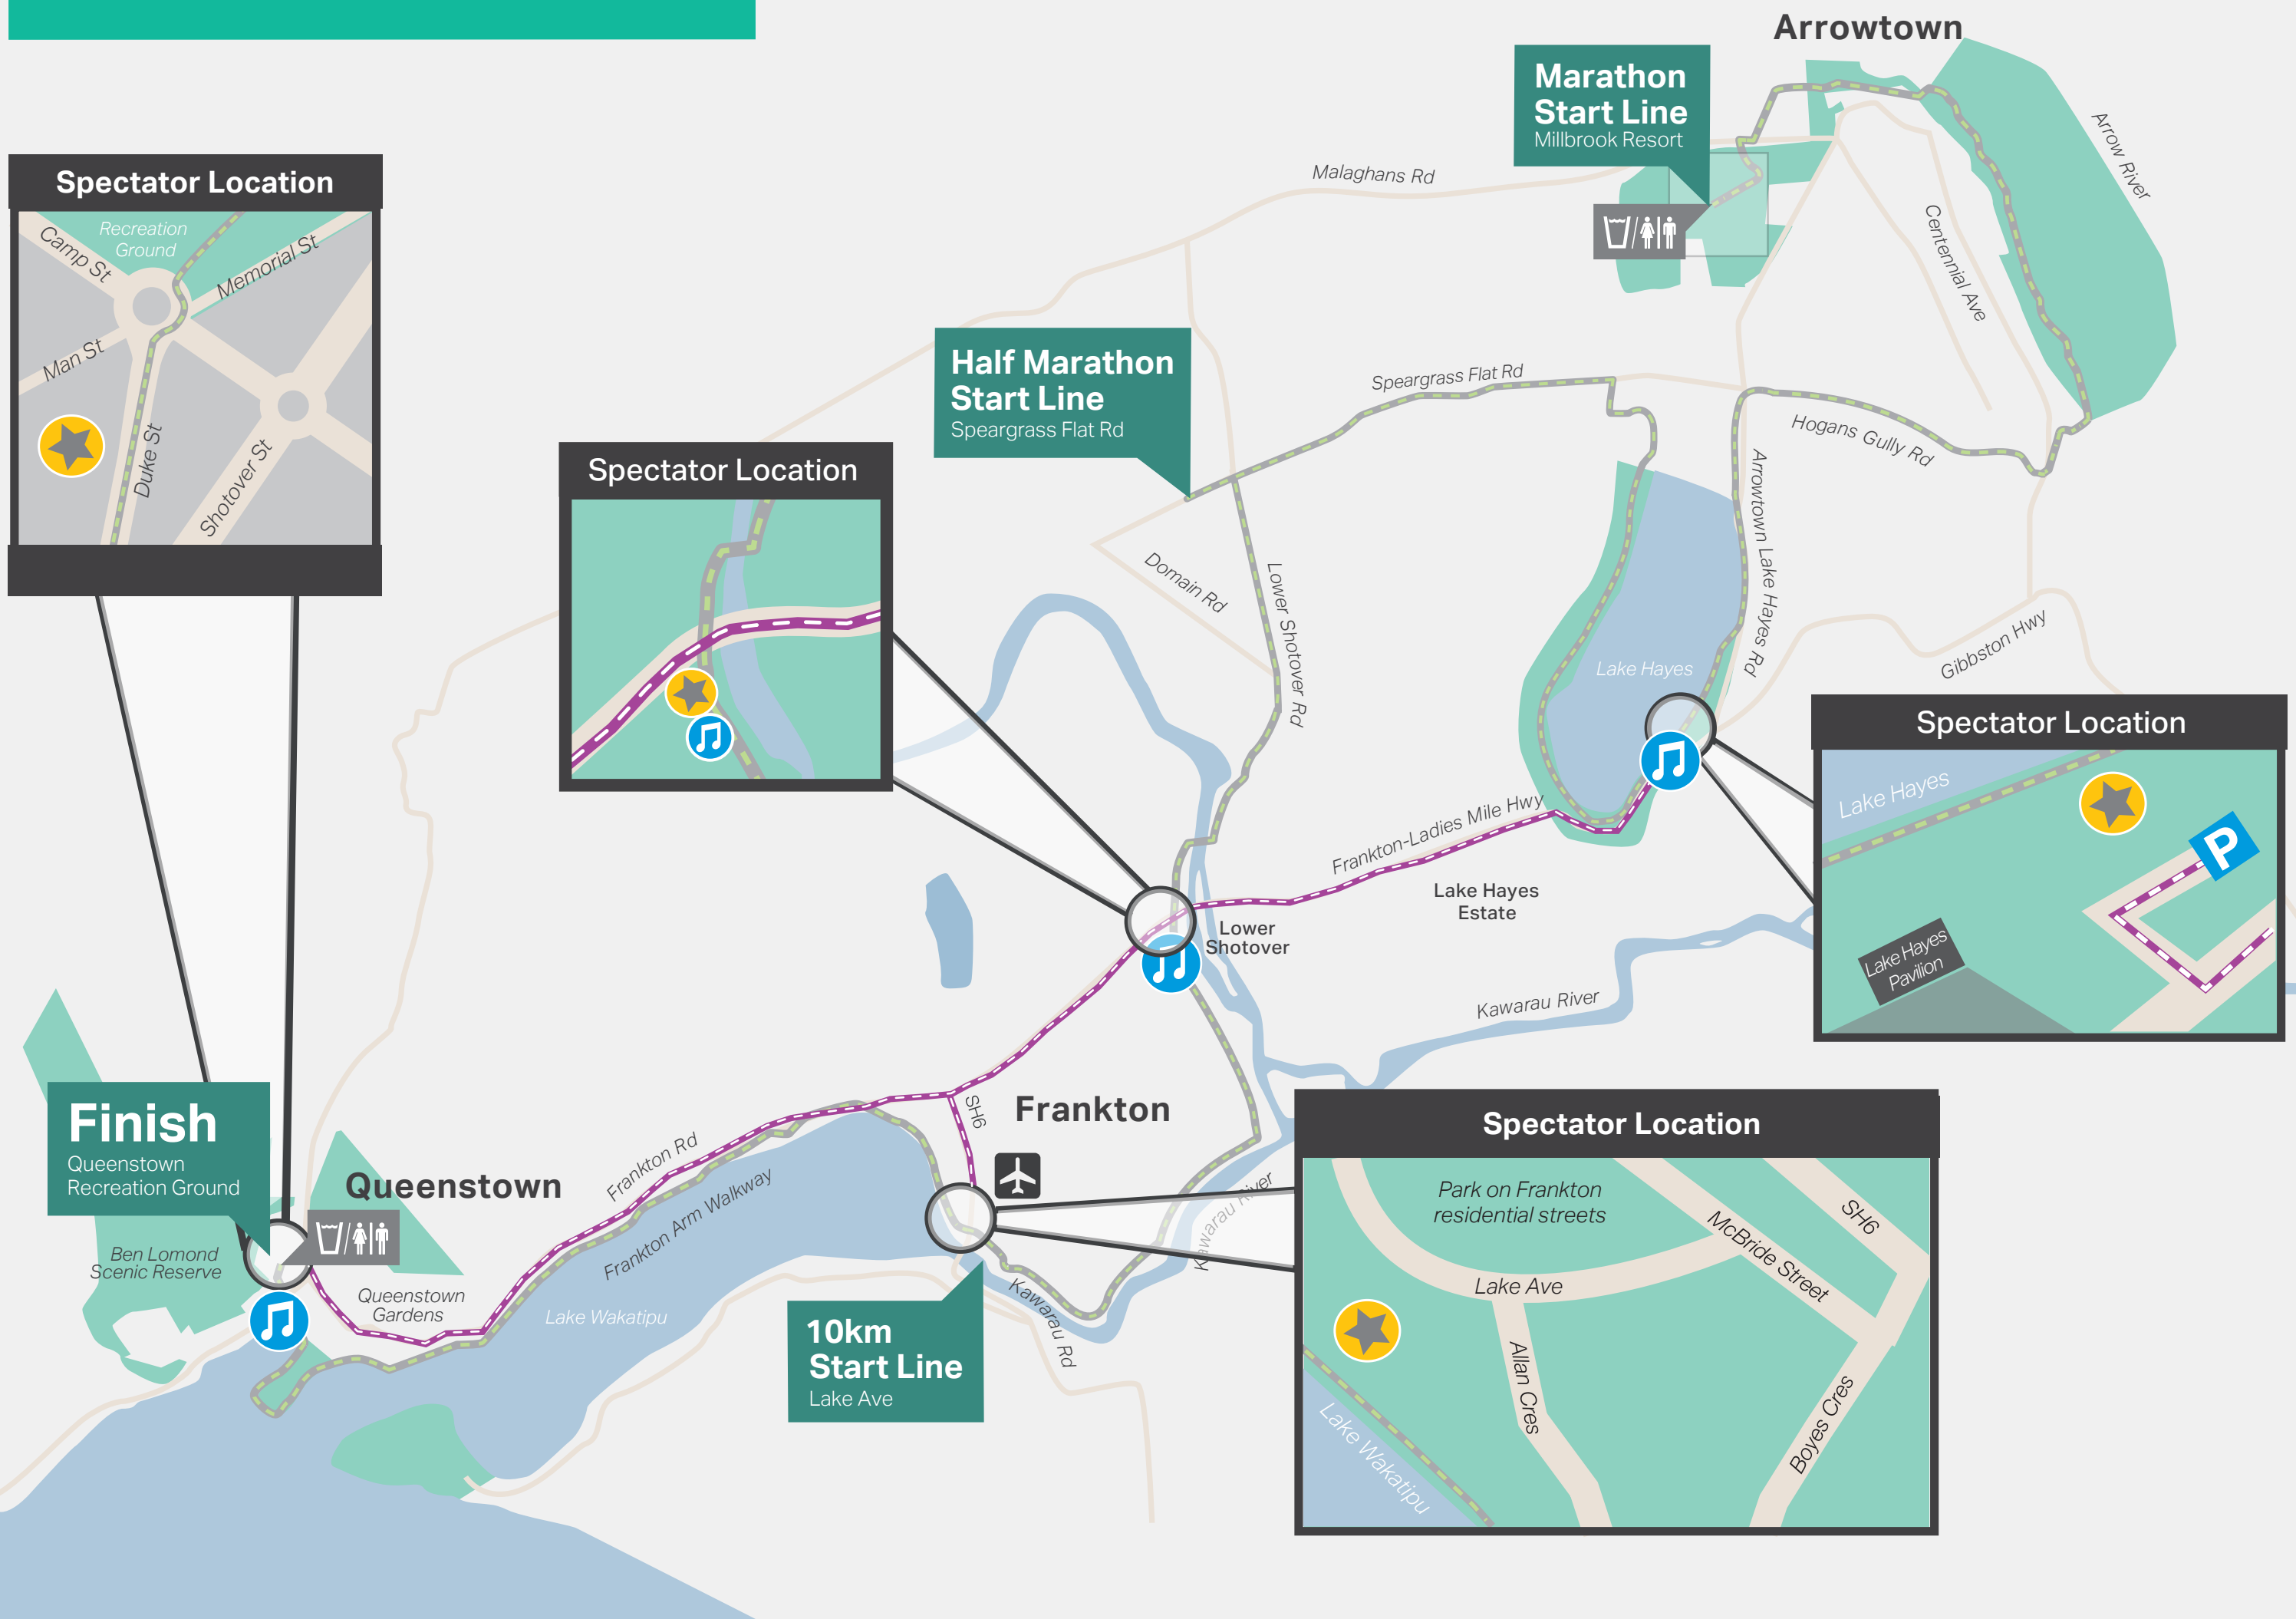

New Zealand
Sotheby's
INTERNATIONAL REALTY

Spectator Viewing Map

Legend

-  Course
-  Spectator driving route to viewing locations
-  Spectator viewing point
-  Entertainment location

Finish
Queenstown Recreation Ground

Queenstown

Frankton

10km Start Line
Lake Ave

Marathon Start Line
Millbrook Resort

Half Marathon Start Line
Speargrass Flat Rd