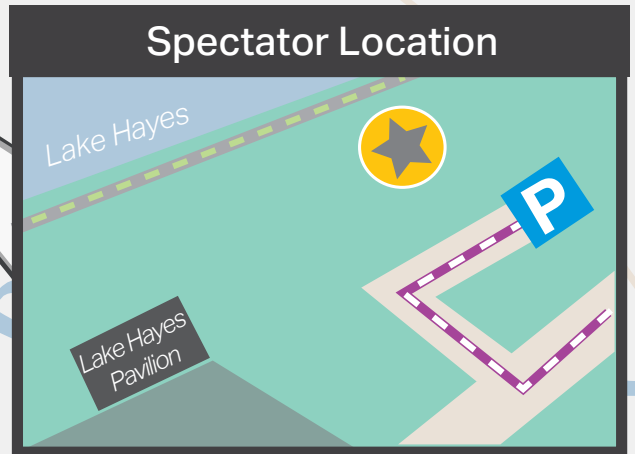

New Zealand
Sotheby's
INTERNATIONAL REALTY

Spectator Viewing Map

Legend

-  Course
-  Spectator driving route to viewing locations
-  Spectator viewing point
-  Entertainment location

Finish
Queenstown Recreation Ground

Queenstown

Frankton

10km Start Line
Lake Ave

Marathon Start Line
Millbrook Resort

Half Marathon Start Line
Speargrass Flat Rd