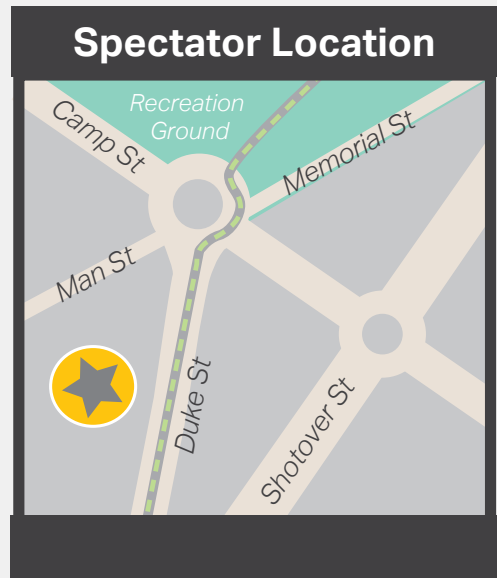

New Zealand
Sotheby's
INTERNATIONAL REALTY

Spectator Viewing Map

Legend

-  Course
-  Spectator driving route to viewing locations
-  Spectator viewing point
-  Entertainment location

Finish
Queenstown Recreation Ground

Queenstown

Frankton

10km Start Line
Lake Ave

Marathon Start Line
Millbrook Resort

Half Marathon Start Line
Speargrass Flat Rd