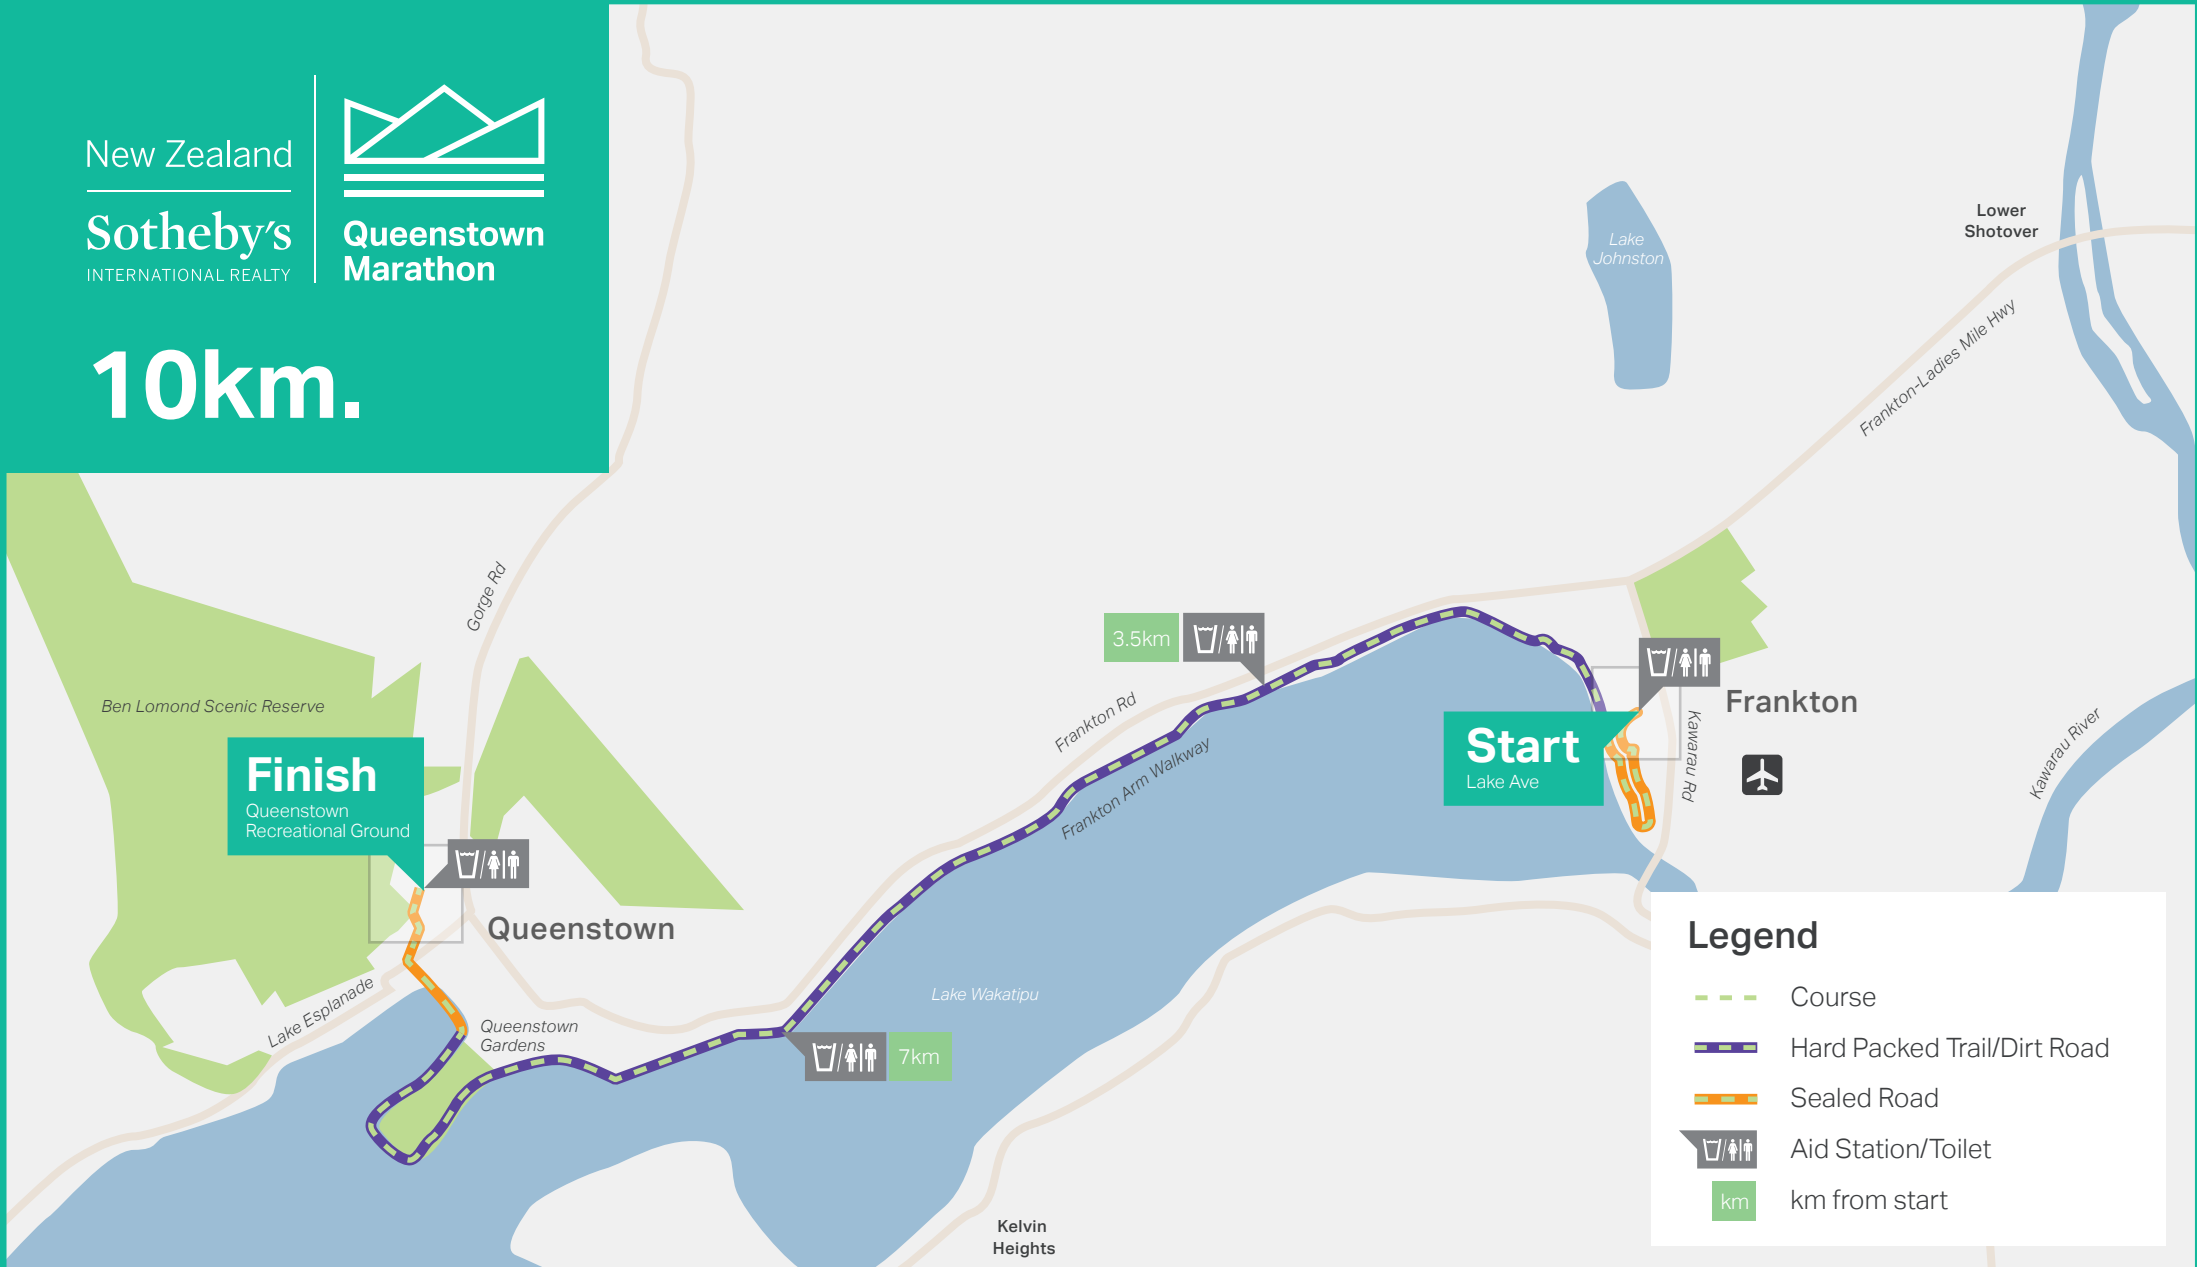

10km.

**Legend**

- Course
- Hard Packed Trail/Dirt Road
- Sealed Road
- ☪/♂/♀ Aid Station/Toilet
- km km from start

Elevation