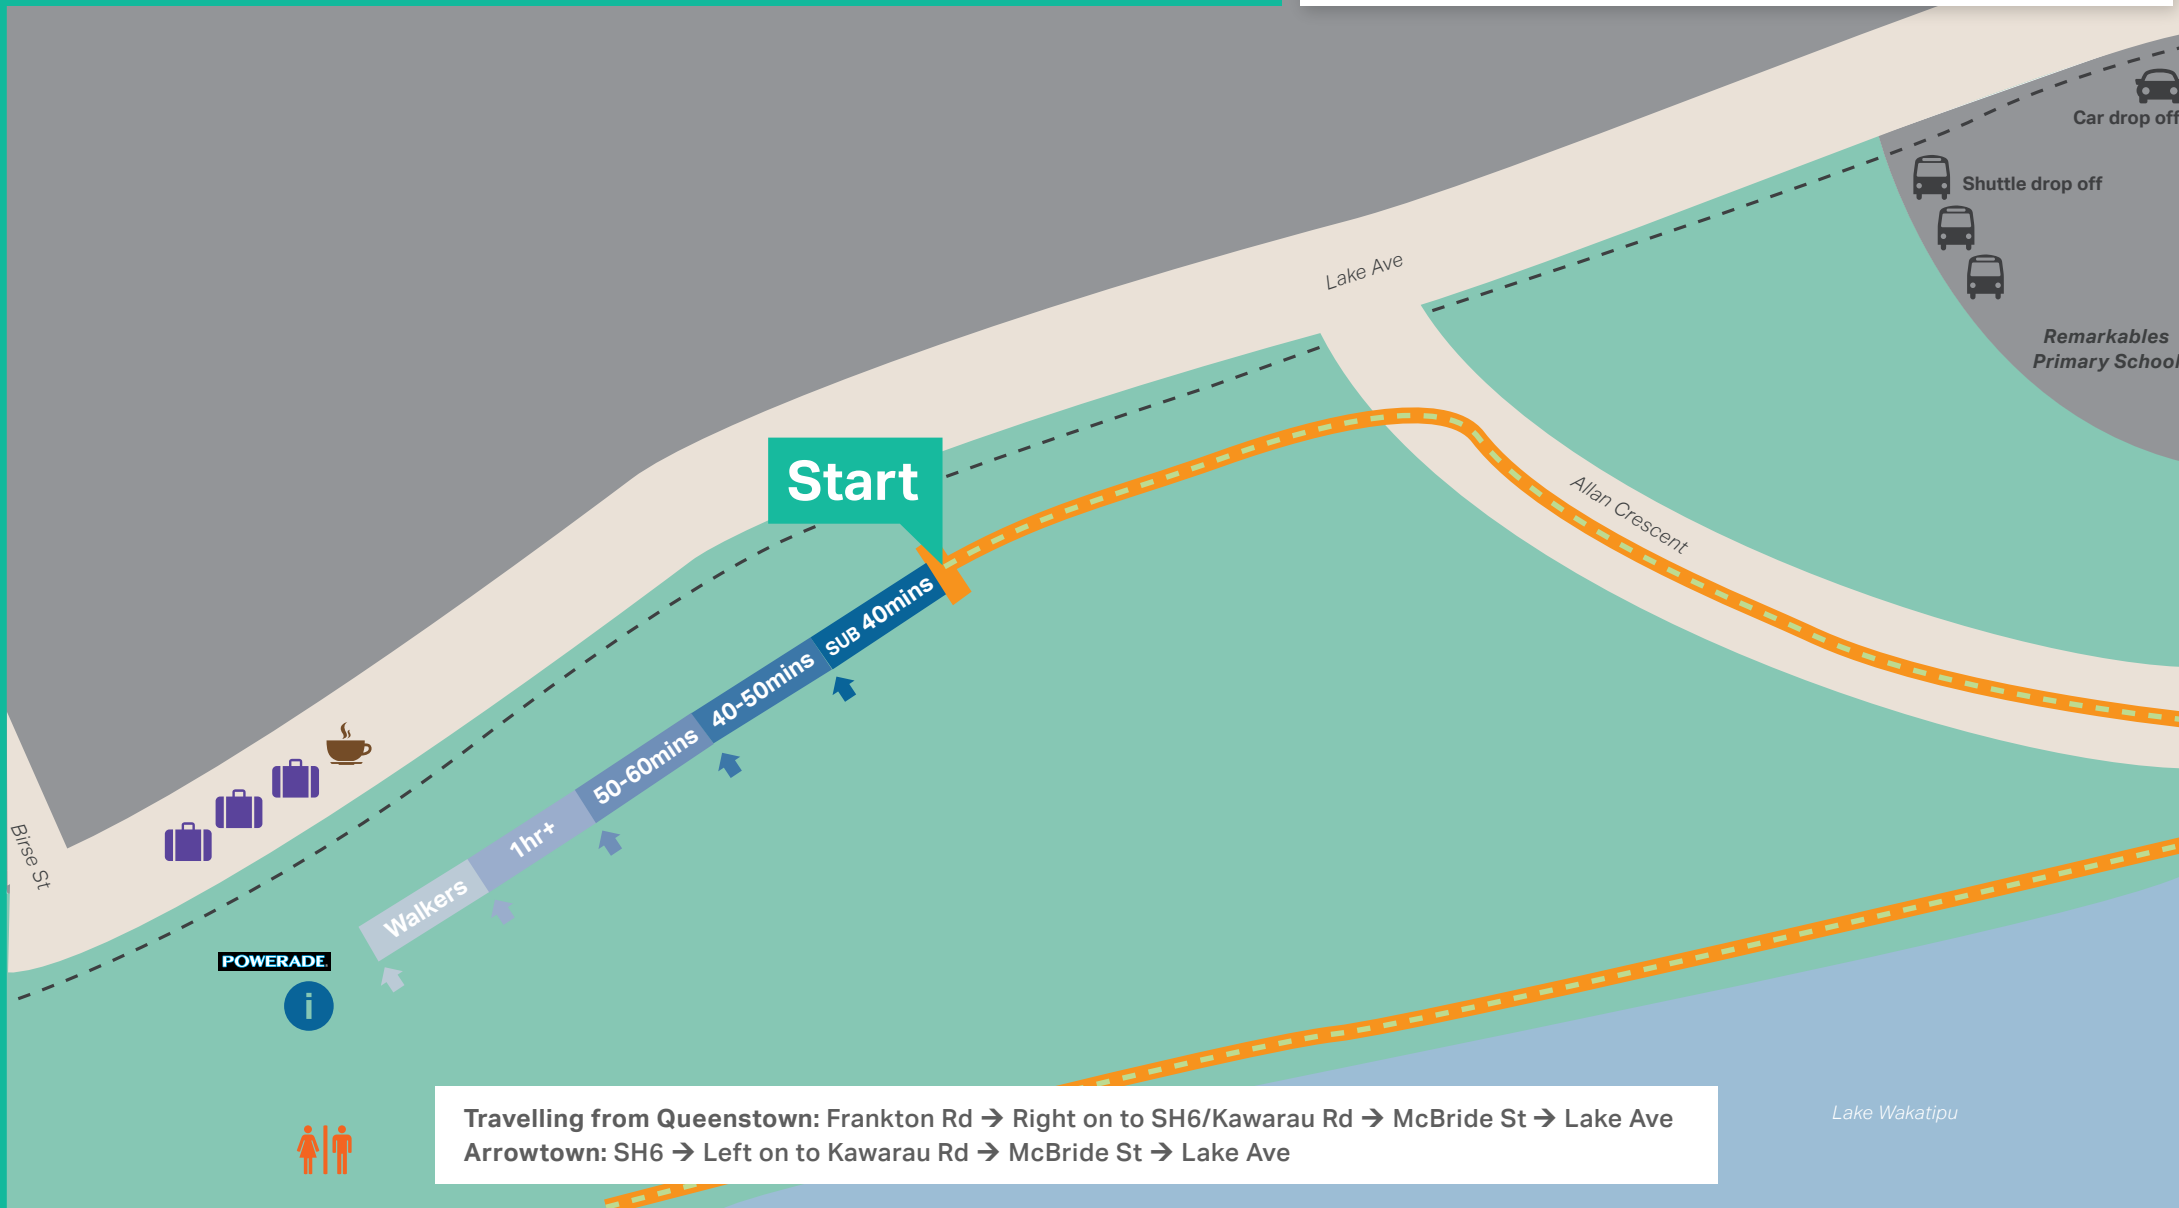

New Zealand

Sotheby's
INTERNATIONAL REALTY

10km Run Start Area Map

Legend

Info

Toilets

Aid Station

- - - Pedestrian Footpath

Course

Bag Drop-off

Event Shuttle Drop-off

Car Drop-off

Coffee Cart

Travelling from Queenstown: Frankton Rd → Right on to SH6/Kawarau Rd → McBride St → Lake Ave
Arrowtown: SH6 → Left on to Kawarau Rd → McBride St → Lake Ave

Lake Wakatipu