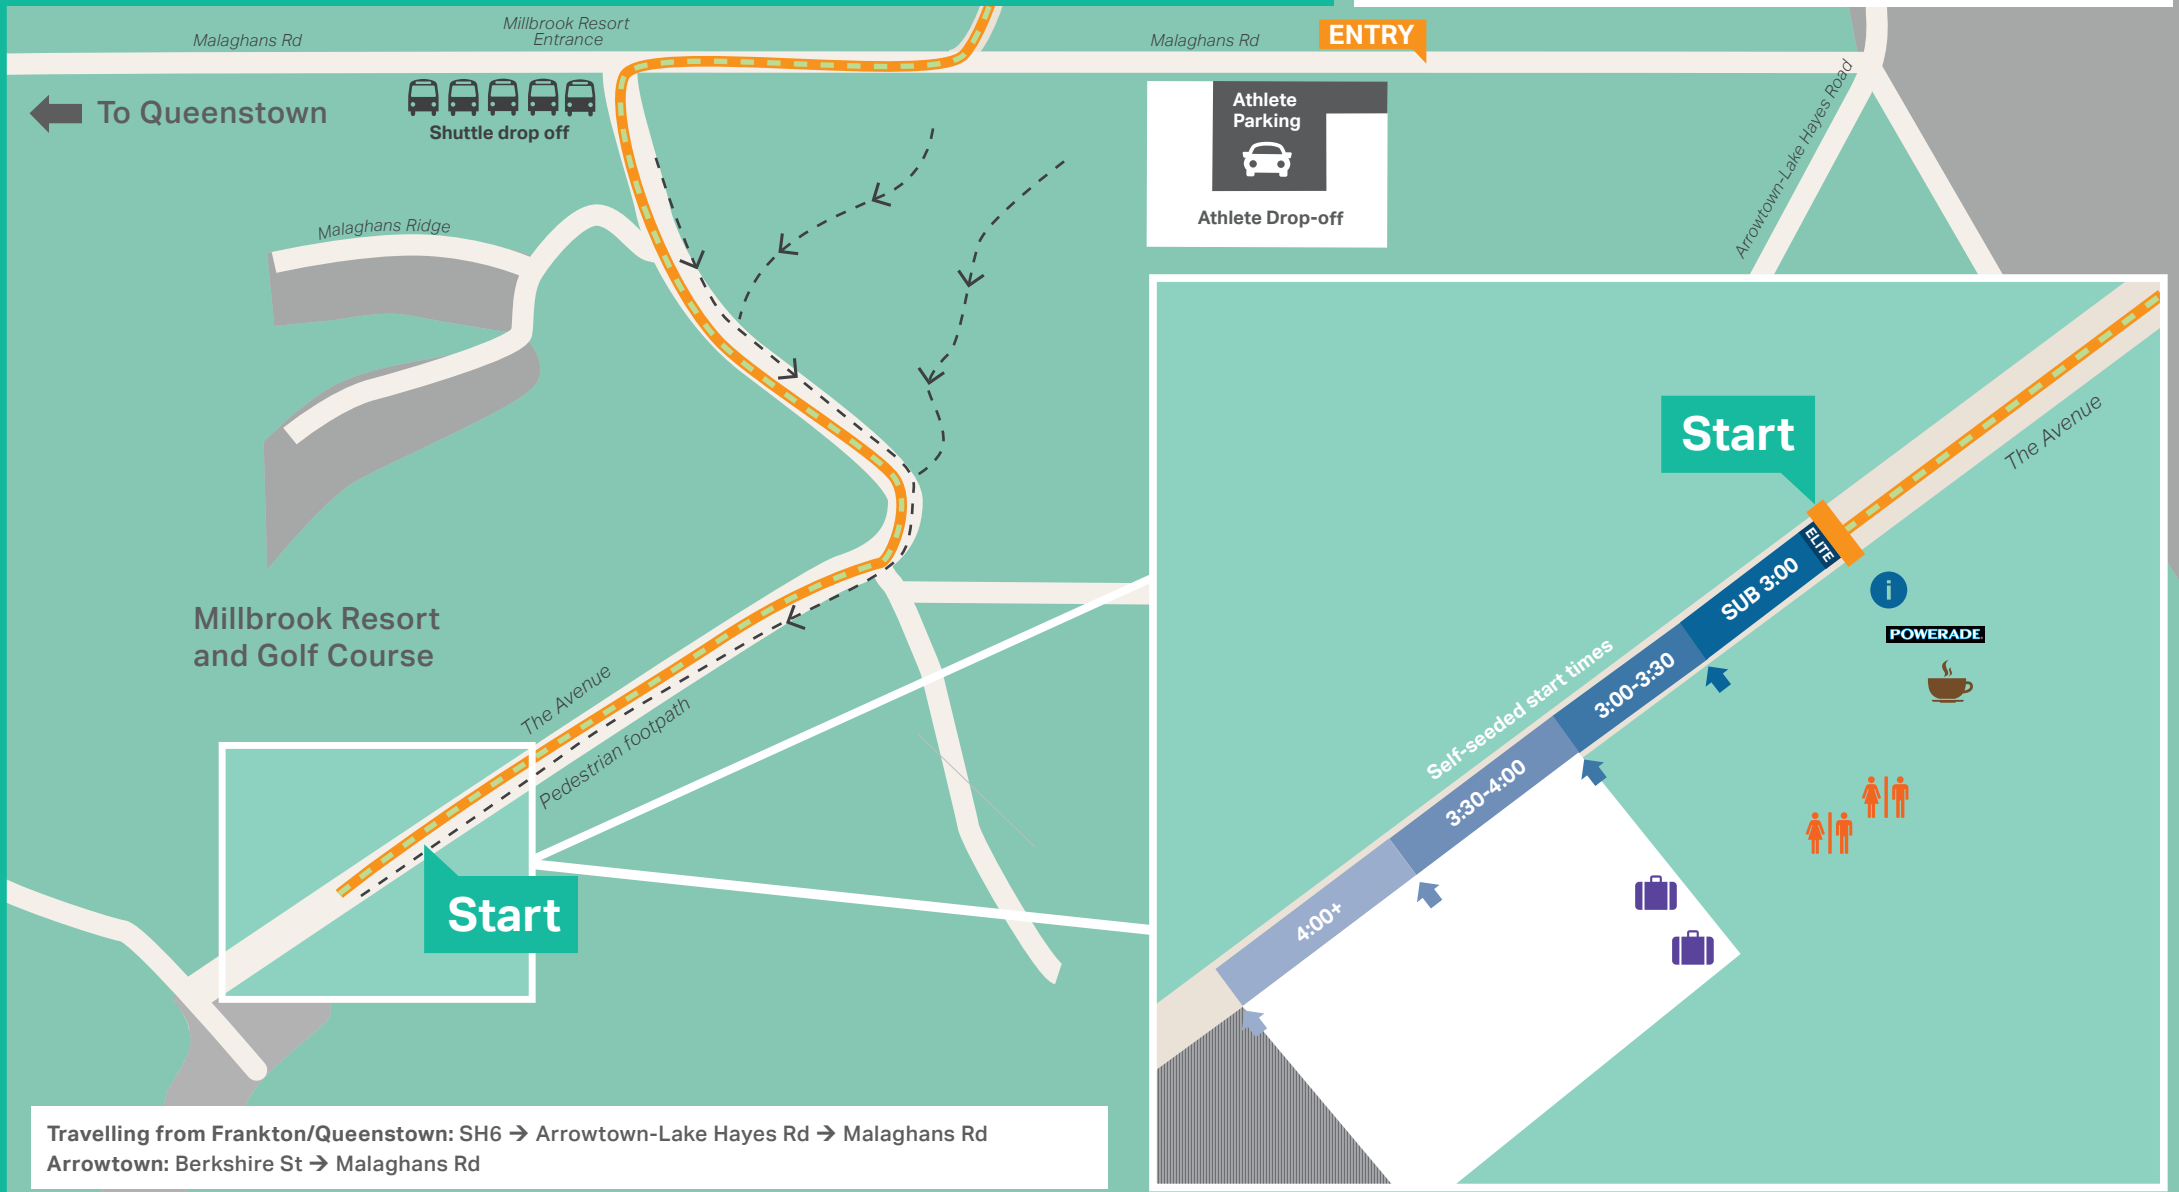

Full Marathon Start Area Map

Legend

-  Pedestrian Footpath
-  Athlete Parking
-  Info
-  Course
-  **POWERADE** Aid Station
-  Toilets
-  Bag Drop-off
-  Coffee Cart
-  Event Shuttle Drop-off

Travelling from Frankton/Queenstown: SH6 → Arrowtown-Lake Hayes Rd → Malaghans Rd
 Arrowtown: Berkshire St → Malaghans Rd