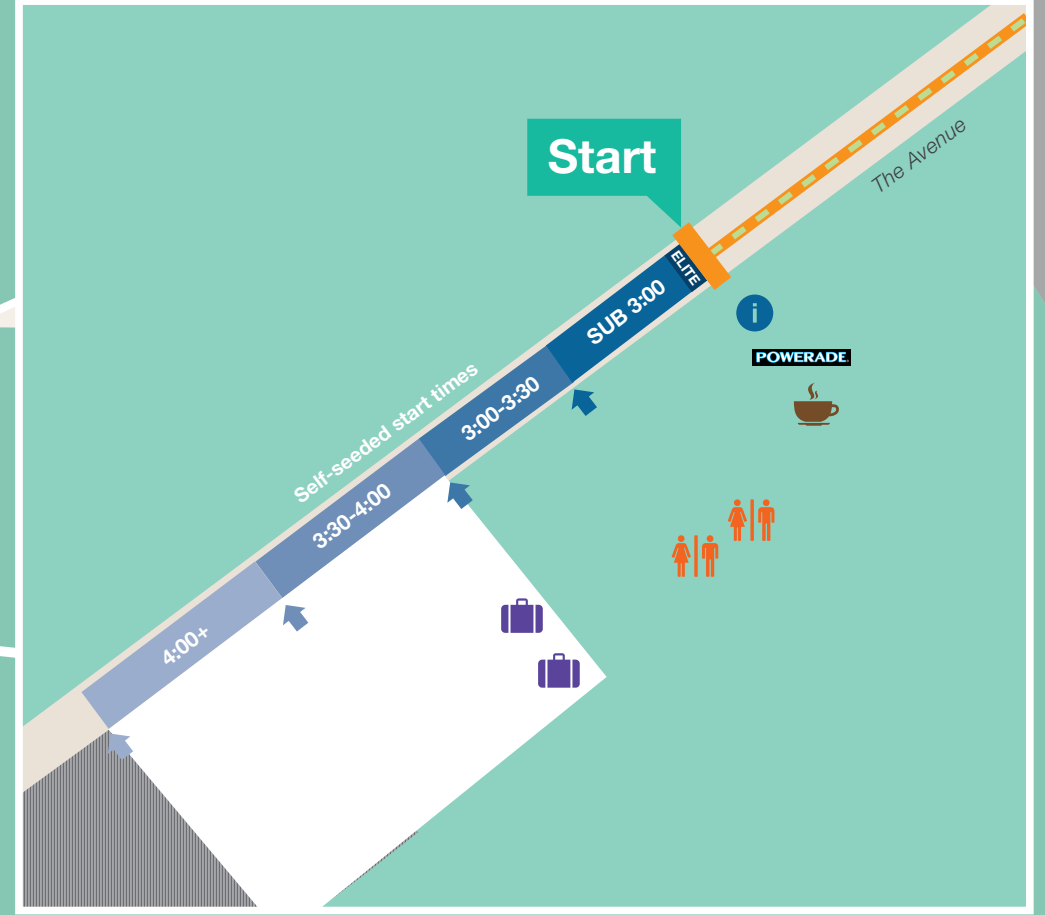

# Full Marathon Start Area Map

## Legend

-  Info
-  Toilets
-  Coffee Cart
-  Pedestrian Footpath
-  Course
-  Athlete Parking
-  **POWERADE** Aid Station
-  Bag Drop-off
-  Event Shuttle Drop-off

Travelling from Frankton/Queenstown: SH6 Arrowtown-Lake Hayes Rd Malaghans Rd  
 Arrowtown: Berkshire St Malaghans Rd