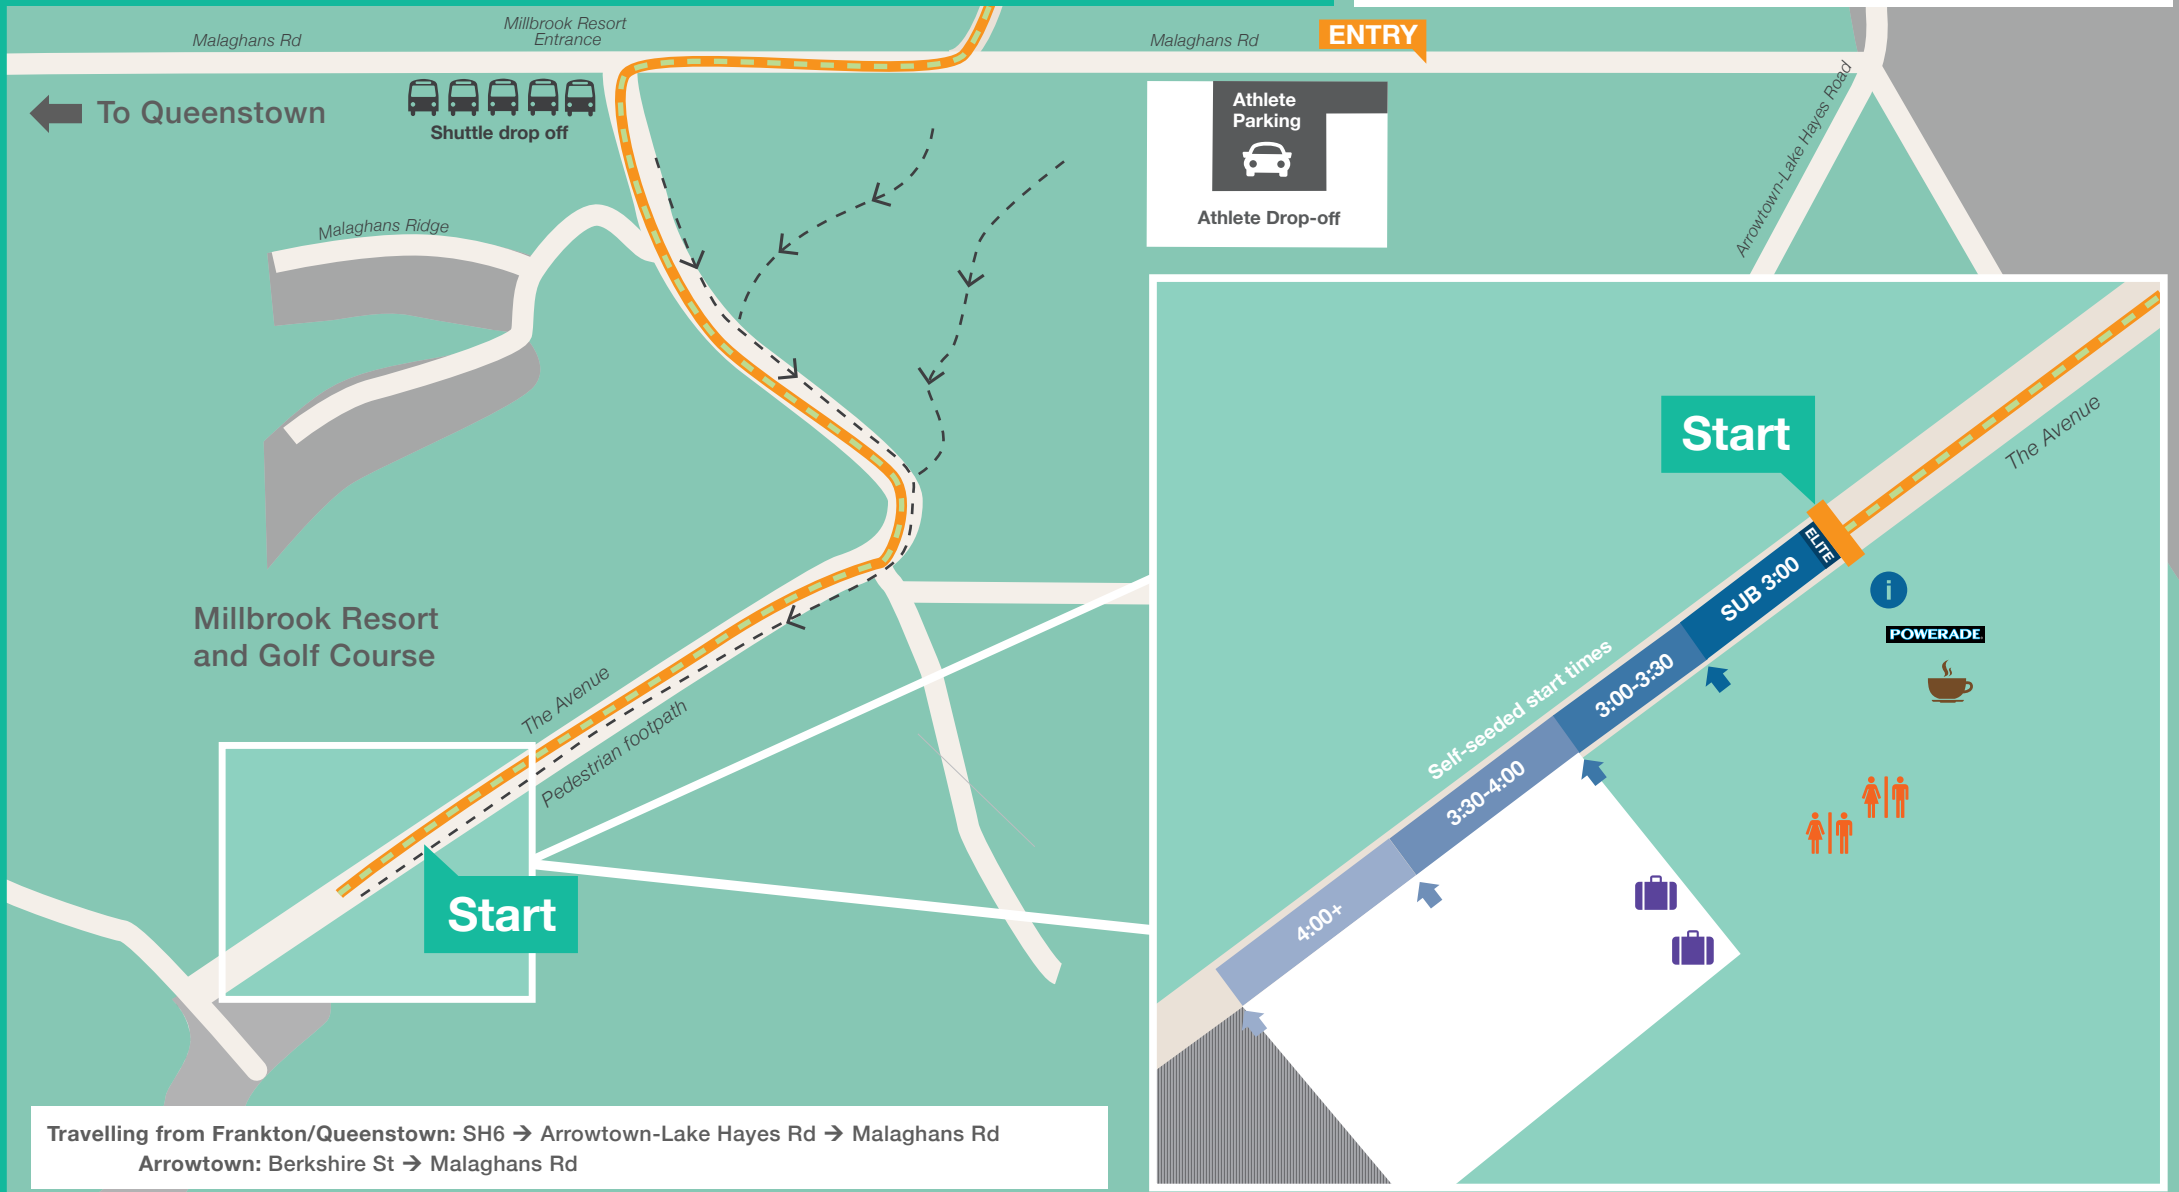

# Full Marathon Start Area Map

## Legend

-  Info
-  Toilets
-  Coffee Cart
-  Pedestrian Footpath
-  Course
-  Athlete Parking
-  Bag Drop-off
-  Event Shuttle Drop-off
-  **POWERADE** Aid Station

Travelling from Frankton/Queenstown: SH6 → Arrowtown-Lake Hayes Rd → Malaghans Rd  
 Arrowtown: Berkshire St → Malaghans Rd