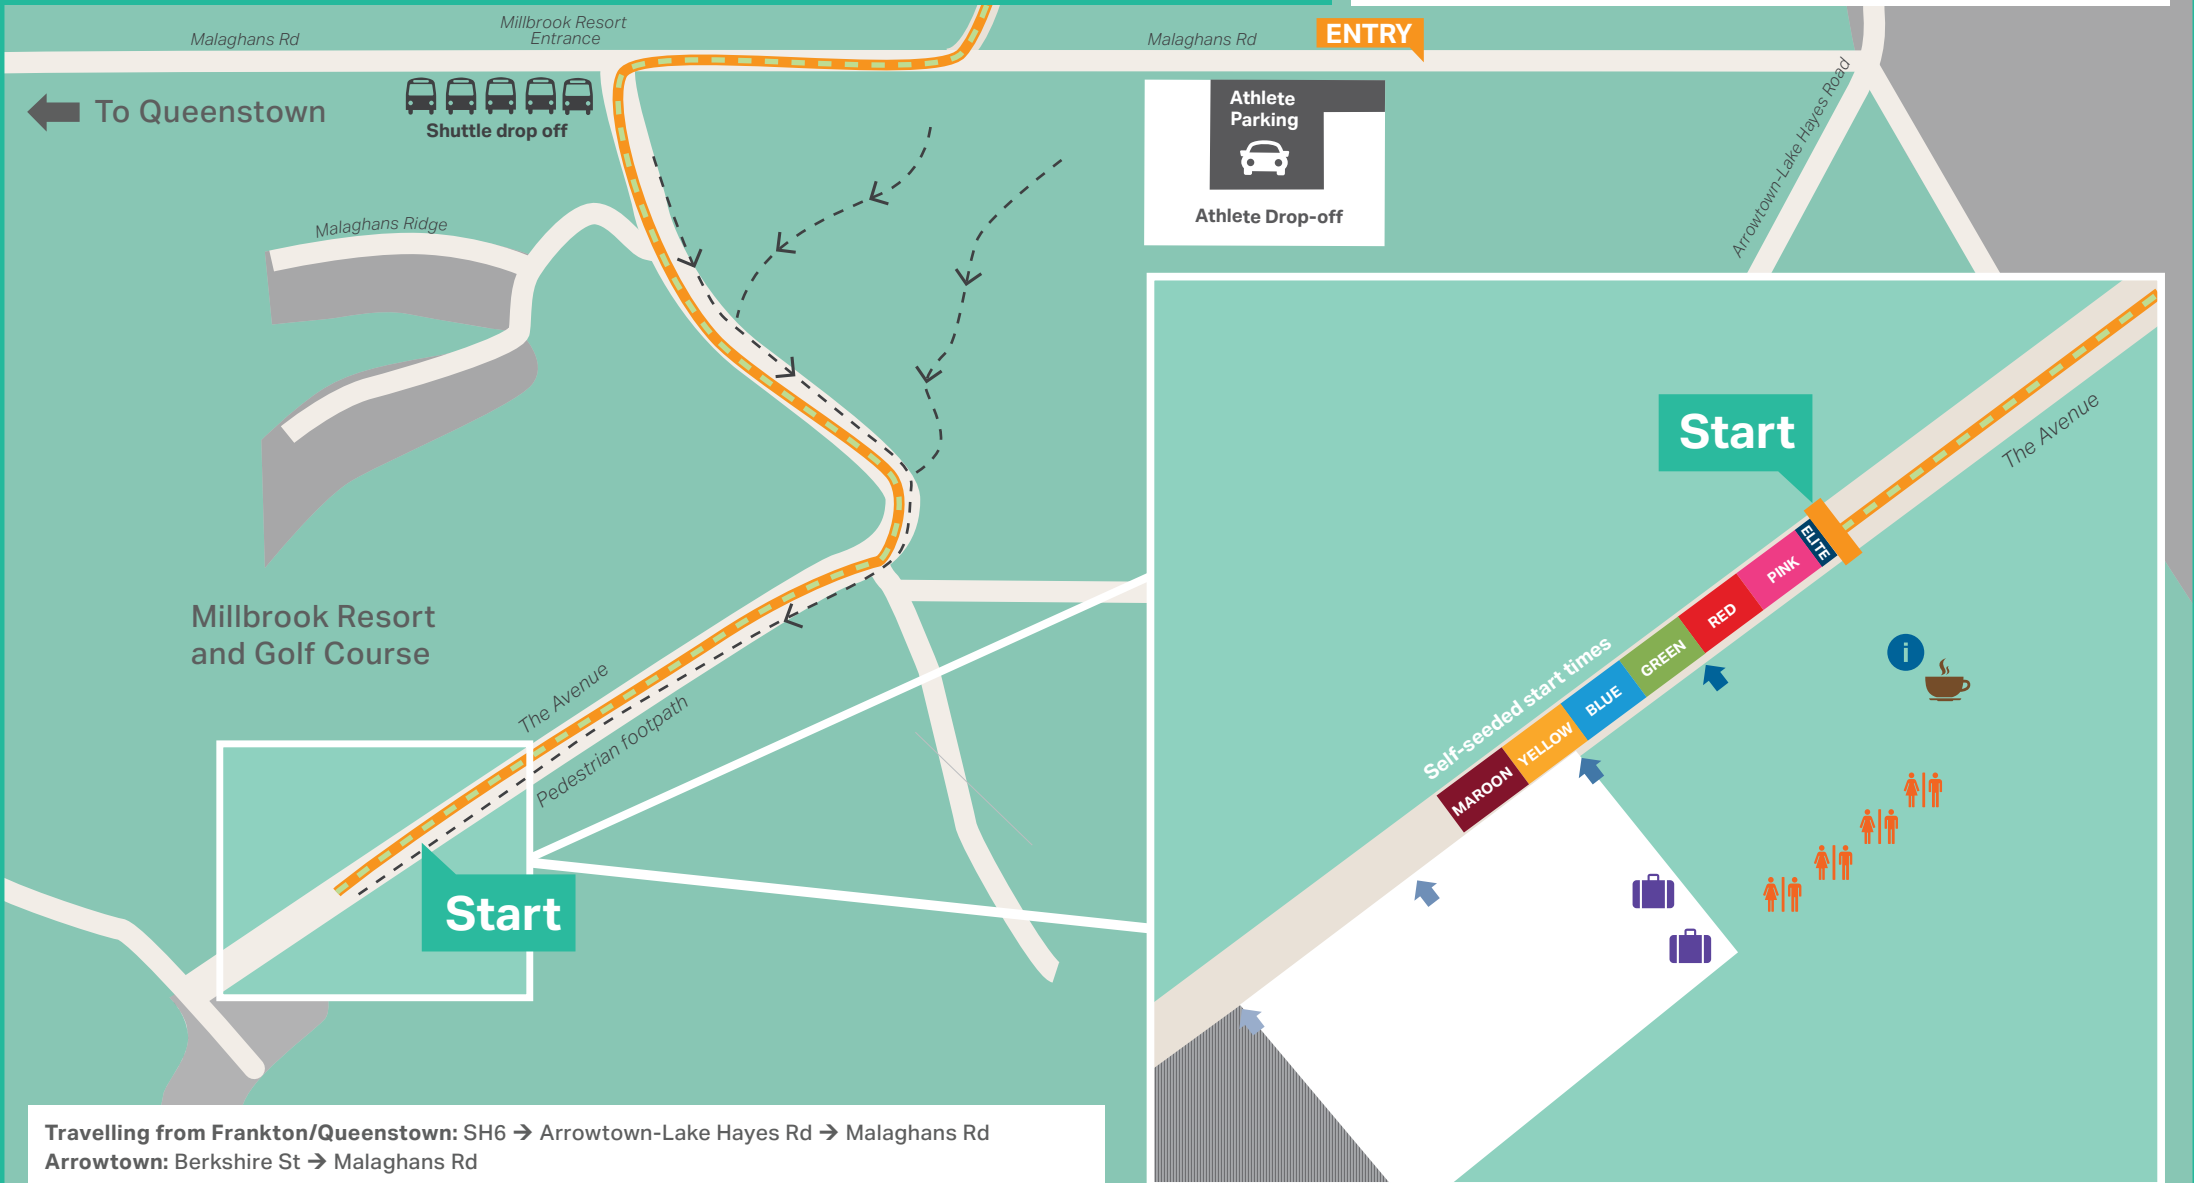

# Full Marathon Start Area Map

## Legend

-  Info
-  Toilets
-  Coffee Cart
-  Pedestrian Footpath
-  Course
-  Bag Drop-off
-  Event Shuttle Drop-off
-  Athlete Drop-off

**Travelling from Frankton/Queenstown:** SH6 → Arrowtown-Lake Hayes Rd → Malaghans Rd  
**Arrowtown:** Berkshire St → Malaghans Rd