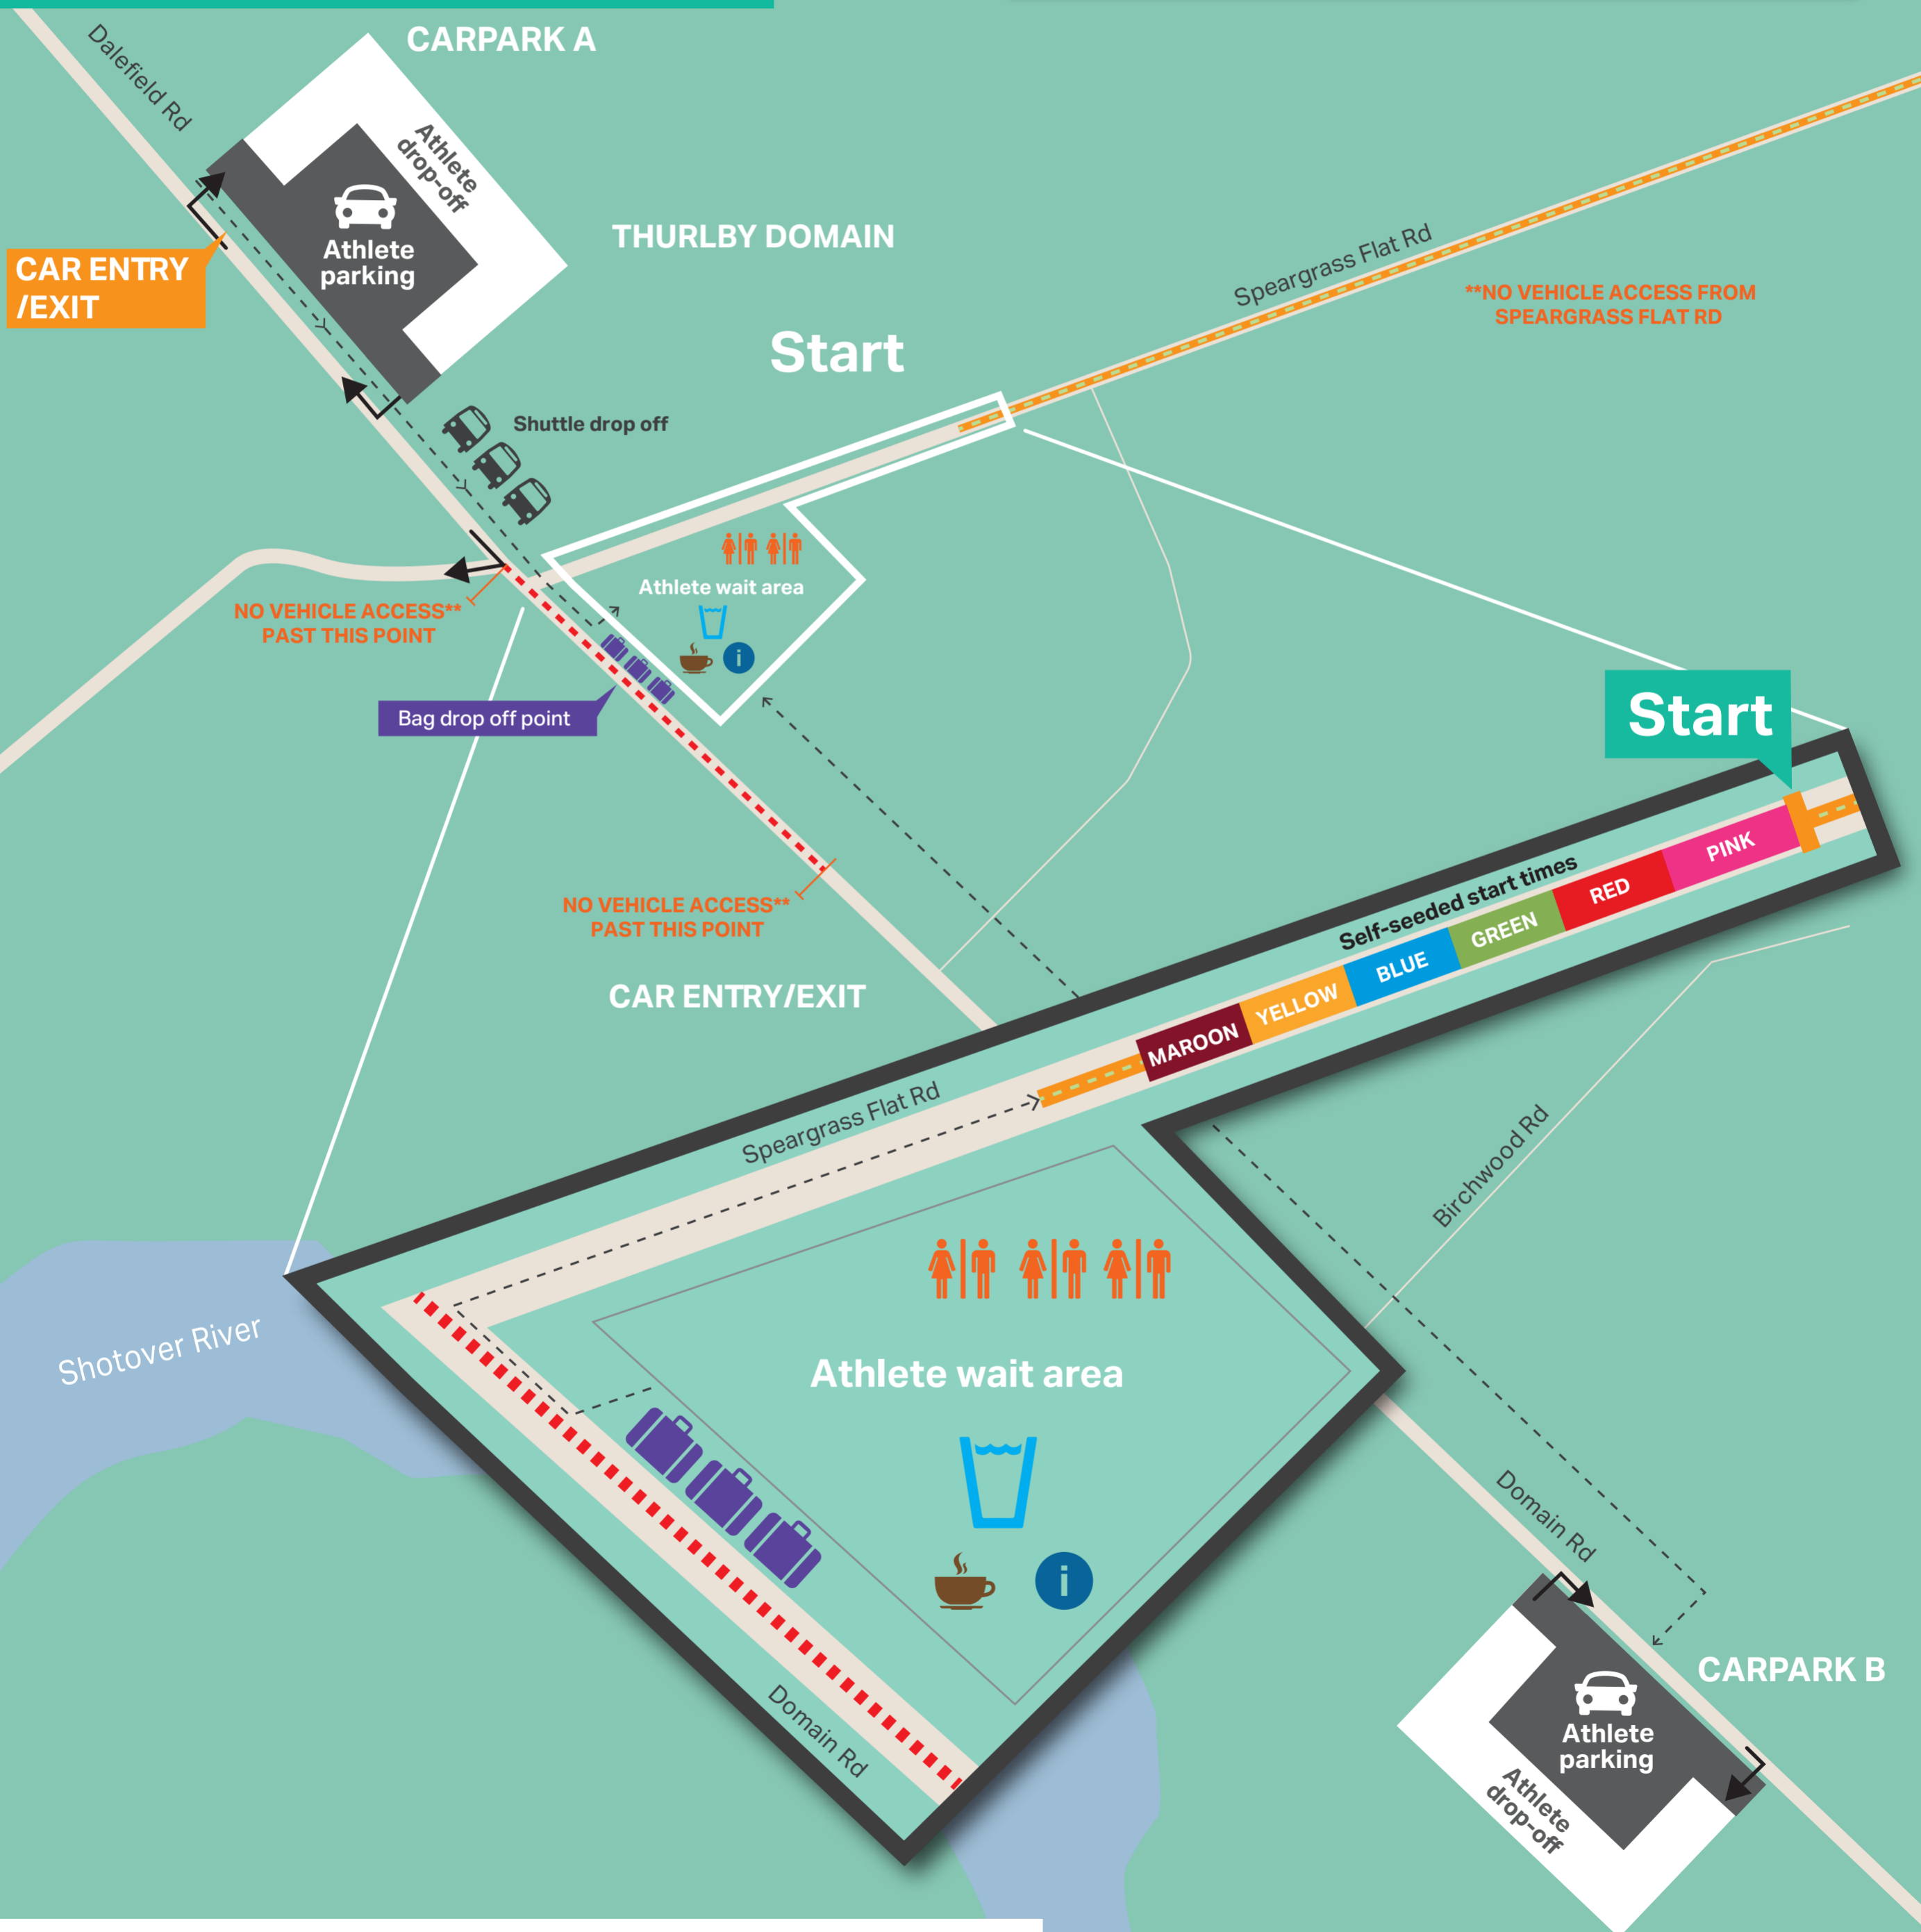

# Half Marathon Start Area Map

## Legend

- |              |                        |
|--------------|------------------------|
| Info         | Pedestrian Footpath    |
| Toilets      | Course                 |
| Coffee Cart  | Bag Drop-off           |
| Car Drop-off | Event Shuttle Drop-off |
| Road closed  | Aid Station            |

Travelling from Queenstown: Gorge Rd → Malaghan's Rd → Dalefield Rd  
Frankton: Frankton Rd → Frankton-Ladies Mile Hwy → Lower Shotover Rd → Domain Rd