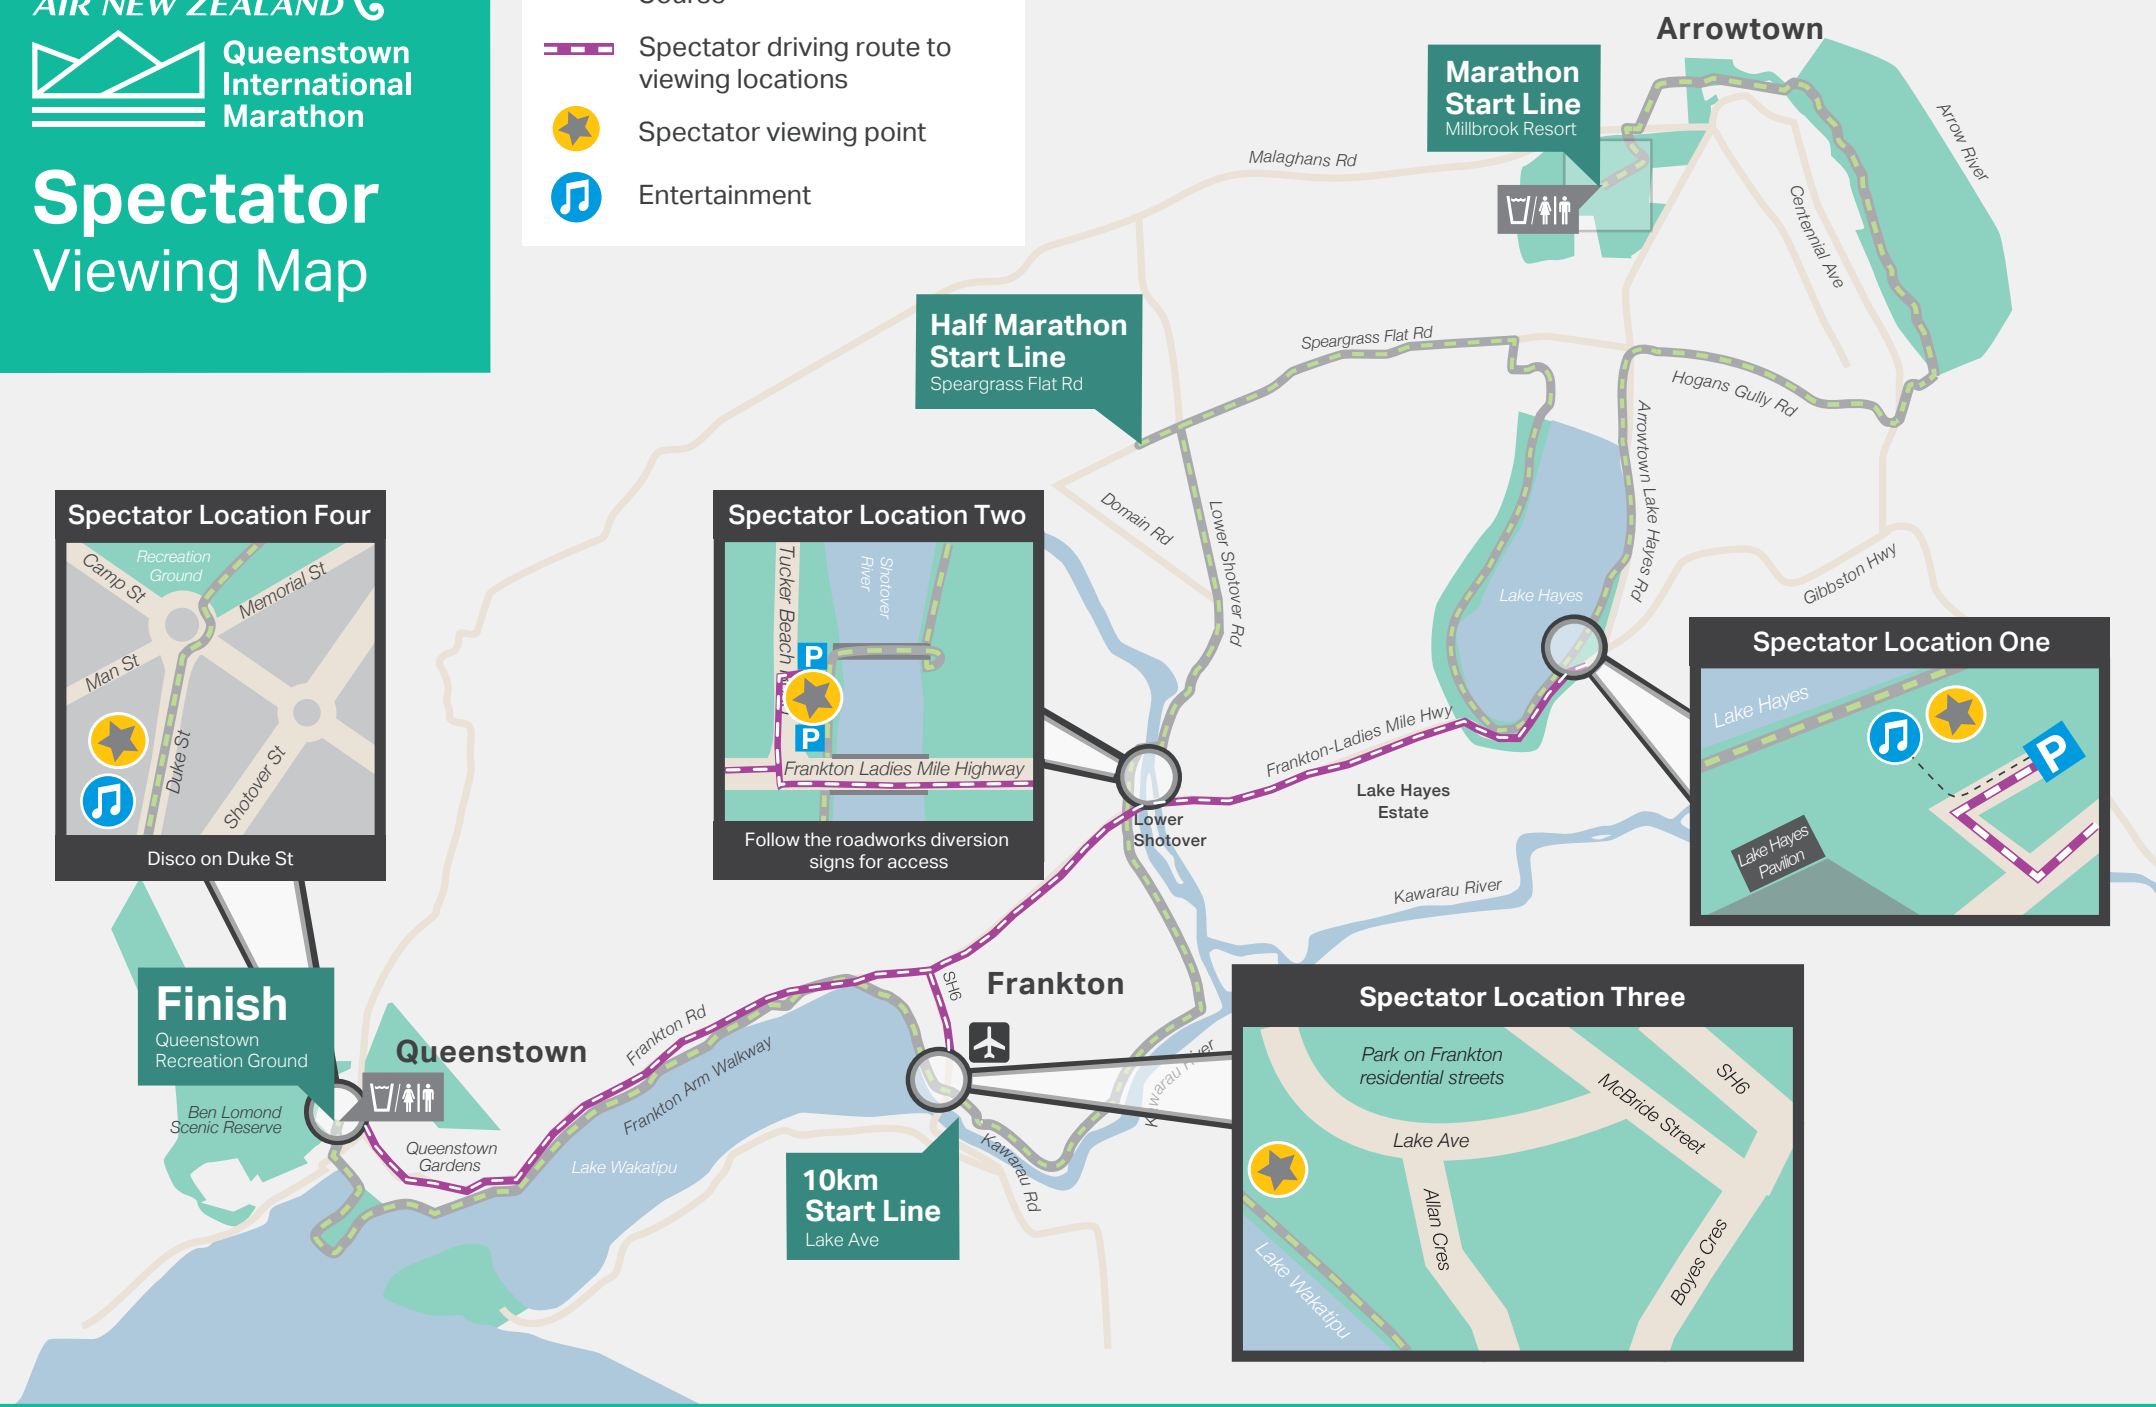

Spectator Viewing Map

Legend

-  Course
-  Spectator driving route to viewing locations
-  Spectator viewing point
-  Entertainment

Please refer to road closures map on the website for more detail.

Spectator Location Four

Disco on Duke St

Spectator Location Two

Follow the roadworks diversion signs for access

Spectator Location One

Spectator Location Three

Finish
Queenstown Recreation Ground

Queenstown

Frankton

10km Start Line
Lake Ave

Half Marathon Start Line
Speargrass Flat Rd

Marathon Start Line
Millbrook Resort

Arrowtown