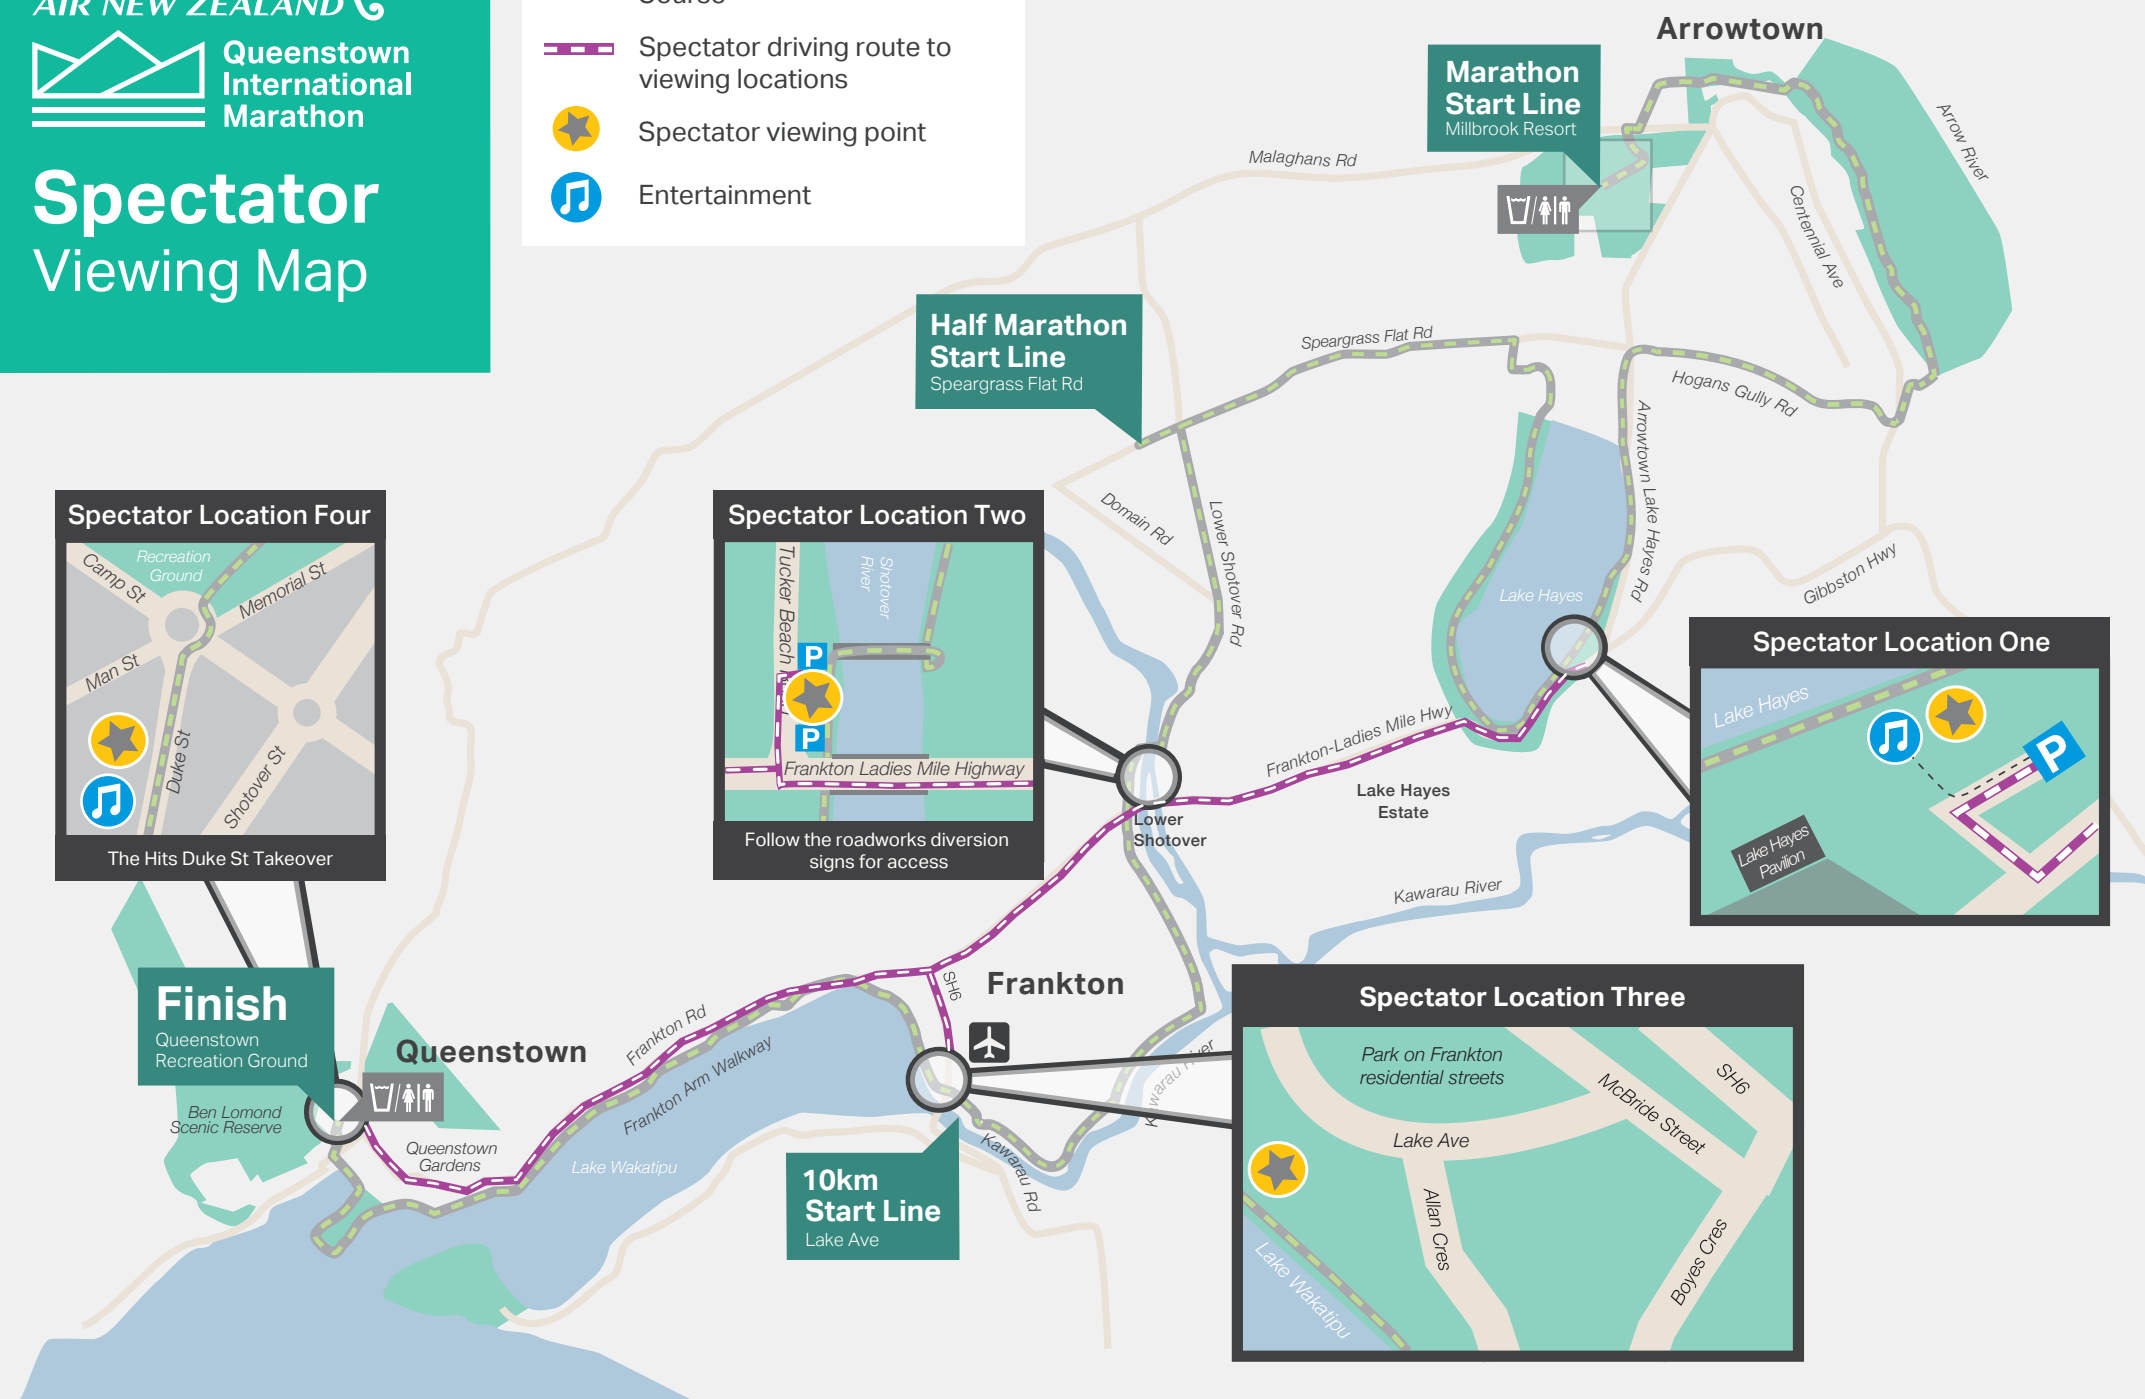

### Spectator Location Four

The Hits Duke St Takeover

### Spectator Location Two

Follow the roadworks diversion signs for access

### Spectator Location One

### Spectator Location Three

**Finish**  
Queenstown Recreation Ground

**Queenstown**

**Frankton**

**Arrowtown**

**Marathon Start Line**  
Millbrook Resort

**Half Marathon Start Line**  
Speargrass Flat Rd

**10km Start Line**  
Lake Ave