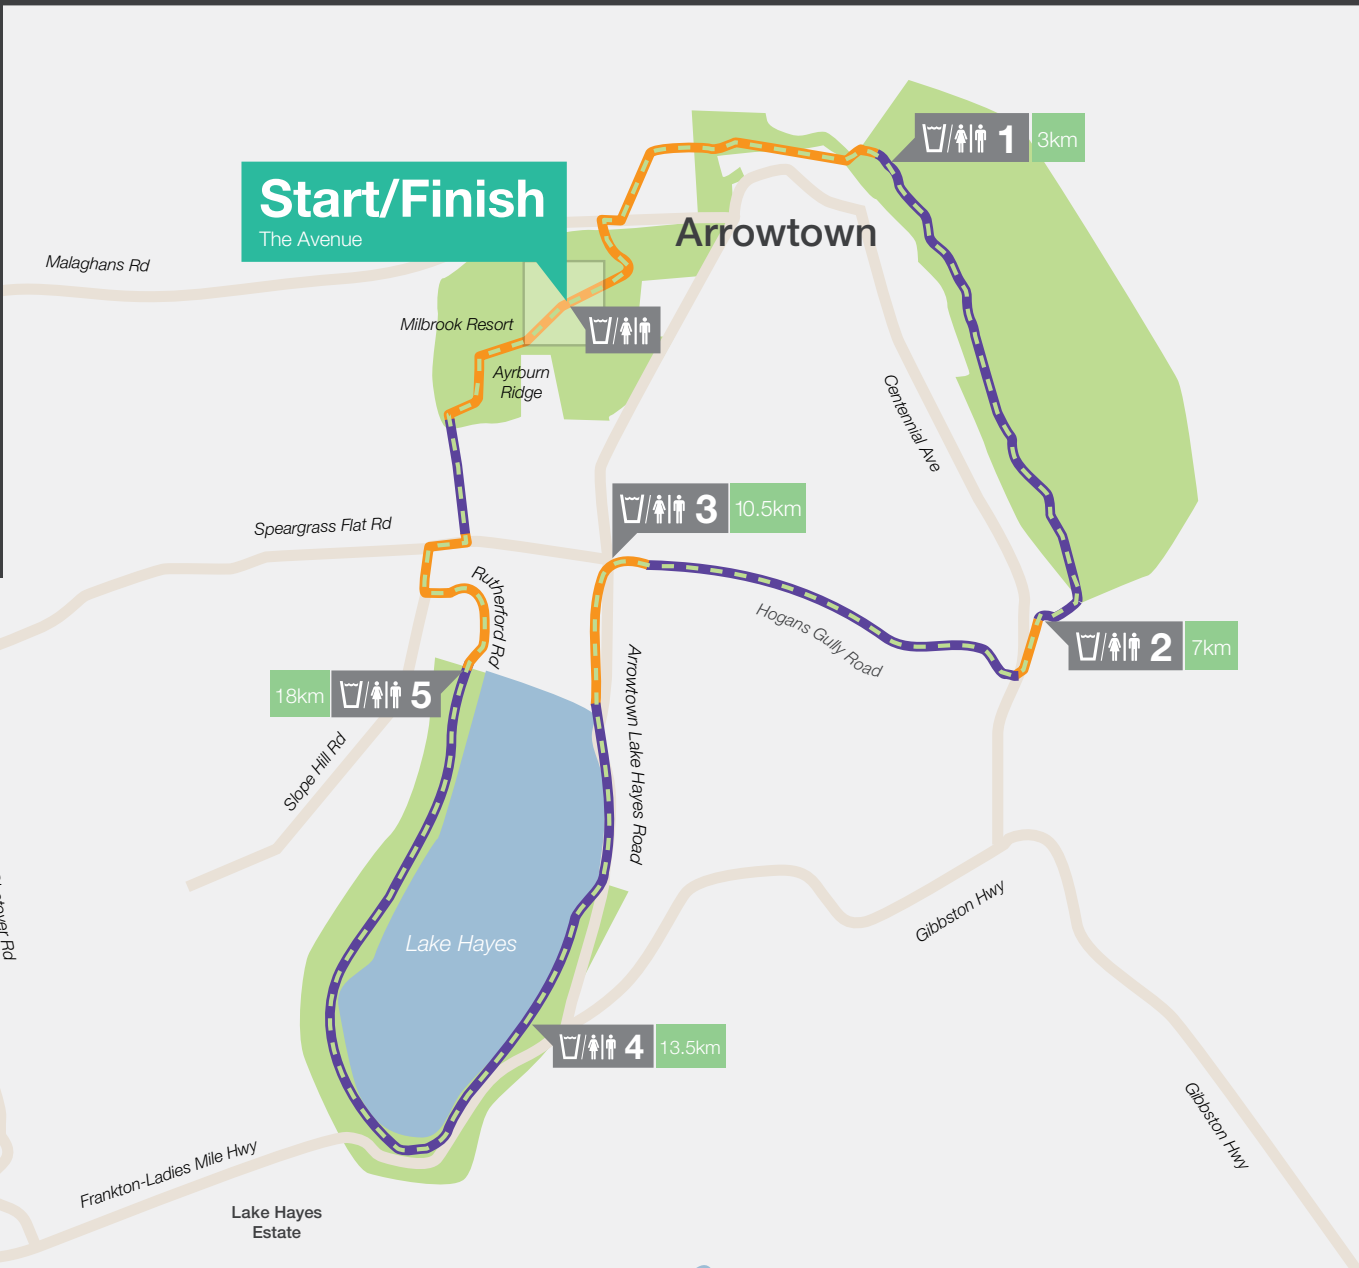

AIR NEW ZEALAND 

 Queenstown  
International  
Marathon.

# NEW FIRST HALF Half marathon

## Legend

-  Course
-  Hard Packed Trail/Dirt Road
-  Sealed Road
-  Aid Station/Toilet
-  km from start

## Elevation