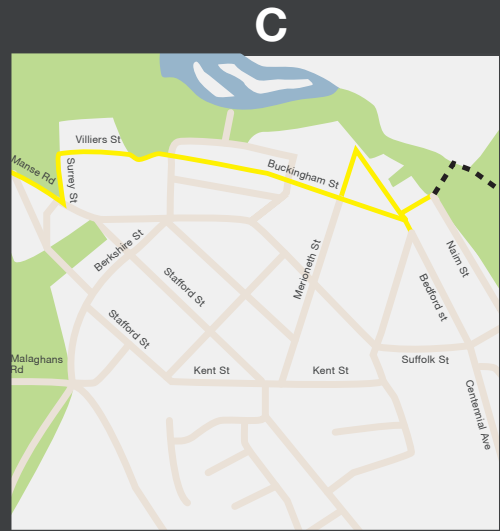

Traffic Plan

Saturday 21 November 2020

MANAGED CROSSING POINTS

- Lower Shotover/ Domain Road intersection
- Shotover Street (restricted access for essential vehicles only)
- Malaghans Road
- Centennial Ave
- Sugar Lane restricted access

TIME
Sat 21 Nov

- 6.30am to 1.30pm**
- 7.00am to 5.00pm*
- 8.00am to 10.00am*
- 8.30am to 10.30am*
- 7.00am to 3.30pm

ROAD CLOSURES

- 8.00am to 10.00am
- 8.30am to 10.30am
- 8.30am to 1.00pm
- 5.00am to 9.00am
- 7.45am to 1.30pm
- 7.00am to 9.00am
- 6.00am to 11.00am
- 6.30am to 9.00am**
- 7.45am to 10.30am

ROAD CLOSURES

- 5.00am to 3.30pm
- 7.45am to 9.00am
- 7.00am to 5.00pm
- 5.00am to 6.00pm

TIME

--- Recommended no access for recreational cyclists, walkers or runners from 7.30am, re-opening after last runners past from 10.00am to 4.00pm