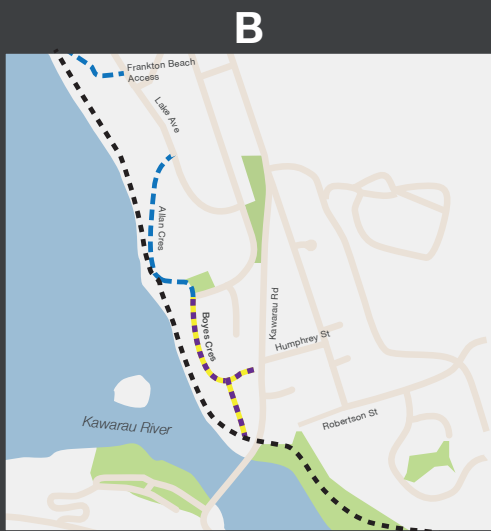

Traffic Plan

Saturday 21 November 2020

MANAGED CROSSING POINTS

- Lower Shotover/ Domain Road intersection
- Shotover Street (restricted access for essential vehicles only)
- Malaghans Road
- Centennial Ave
- Sugar Lane restricted access

TIME
Sat 21 Nov

- 6.30am to 1.30pm**
- 7.00am to 5.00pm*
- 8.00am to 10.00am*
- 8.30am to 10.30am*
- 7.00am to 3.30pm

ROAD CLOSURES

- 8.00am to 10.00am
- 8.30am to 10.30am
- 8.30am to 1.00pm
- 5.00am to 9.00am
- 7.45am to 1.30pm
- 7.00am to 9.00am
- 6.00am to 11.00am
- 6.30am to 9.00am**
- 7.45am to 10.30am

ROAD CLOSURES

- 5.00am to 3.30pm
- 7.45am to 9.00am
- 7.00am to 5.00pm
- 5.00am to 6.00pm

TIME

--- Recommended no access for recreational cyclists, walkers or runners from 7.30am, re-opening after last runners past from 10.00am to 4.00pm