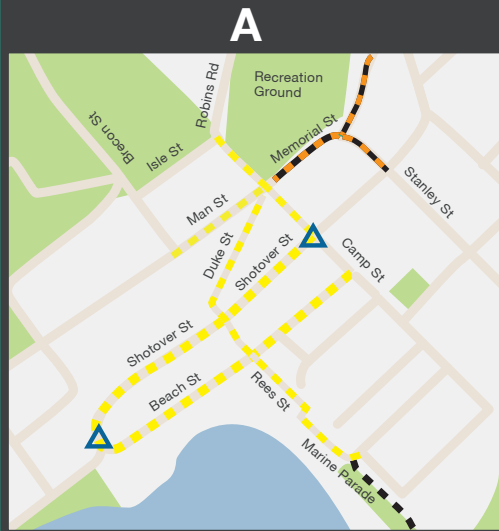

Traffic Plan

Saturday 21 November 2020

MANAGED CROSSING POINTS

- Lower Shotover/ Domain Road intersection
- Shotover Street (restricted access for essential vehicles only)
- Malaghans Road
- Centennial Ave
- Sugar Lane restricted access

TIME
Sat 21 Nov

- 6.30am to 1.30pm**
- 7.00am to 5.00pm*
- 8.00am to 10.00am*
- 8.30am to 10.30am*
- 7.00am to 3.30pm

ROAD CLOSURES

- 8.00am to 10.00am
- 8.30am to 10.30am
- 8.30am to 1.00pm
- 5.00am to 9.00am
- 7.45am to 1.30pm
- 7.00am to 9.00am
- 6.00am to 11.00am
- 6.30am to 9.00am**
- 7.45am to 10.30am

ROAD CLOSURES

- 5.00am to 3.30pm
- 7.45am to 9.00am
- 7.00am to 5.00pm
- 5.00am to 6.00pm

TIME

--- Recommended no access for recreational cyclists, walkers or runners from 7.30am, re-opening after last runners past from 10.00am to 4.00pm